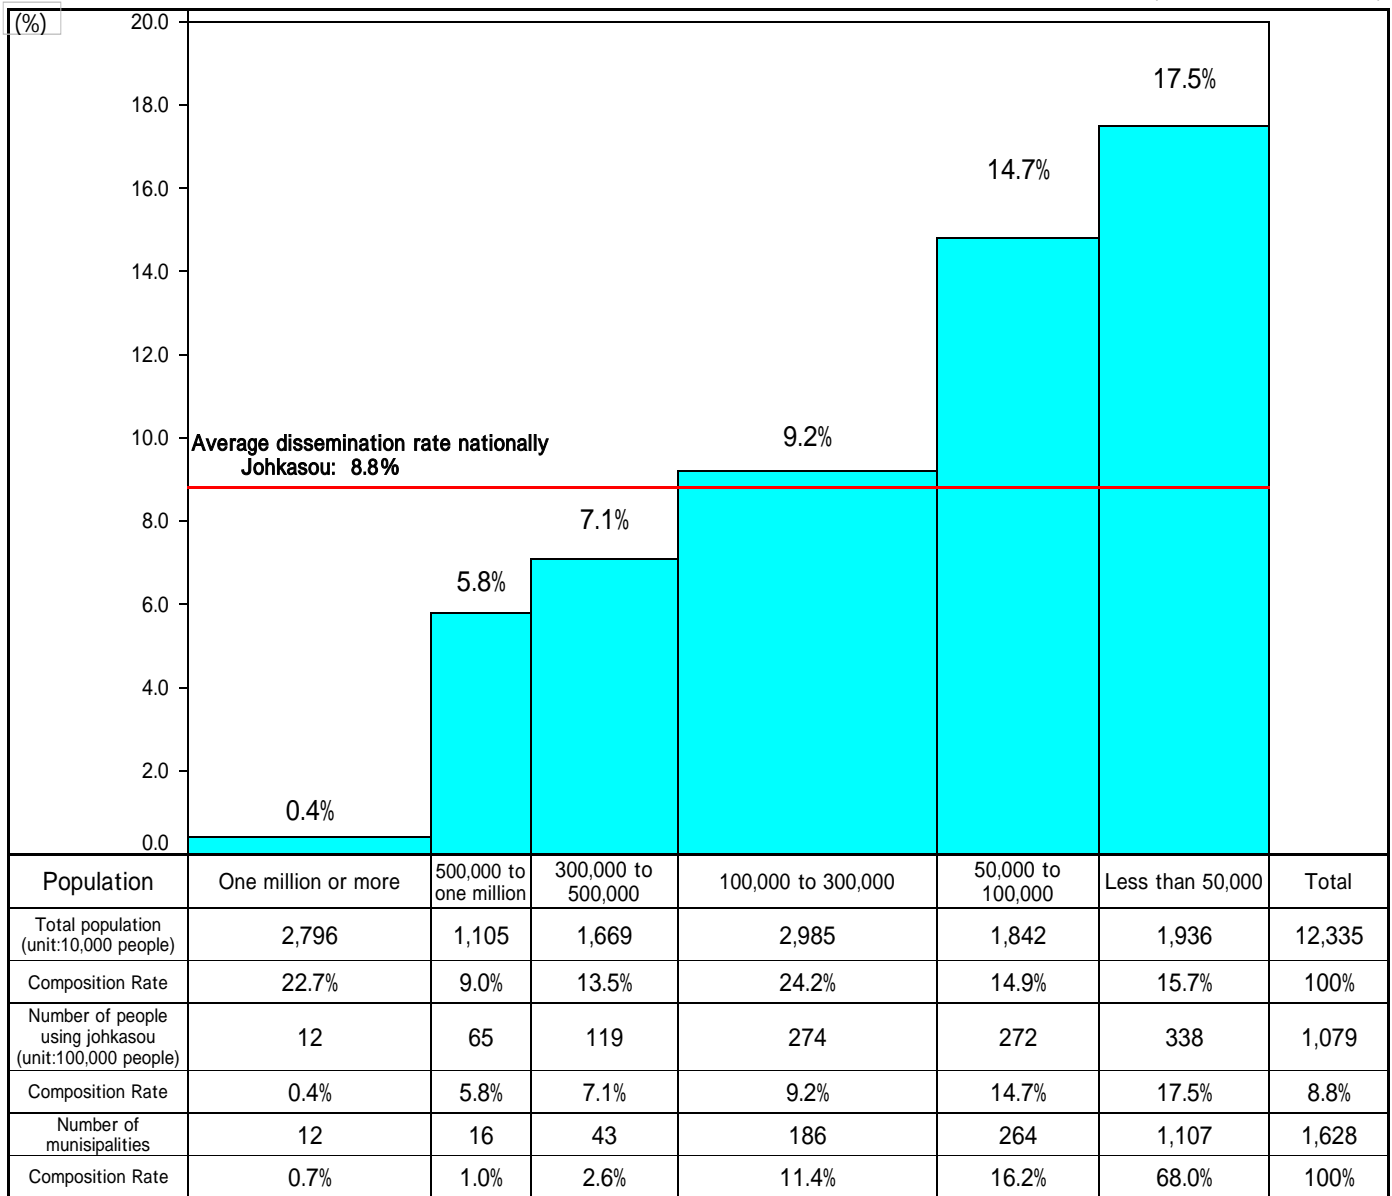

FY 2011 Dissemination Rate of Johkasou by City Scale

(As of March 31, 2012)

- Notes: 1. Breakdown of the total 1,628 municipalities: 762 cities include the 23 wards of Tokyo, 702 towns and 164 villages
 2. Number of population and number of people served with wastewater treatment facilities may not add up due to rounding.
 3. As of the end of FY 2011, municipalities stricken by the Great East Japan Earthquake are non-survey. Iwate Prefecture and Fukushima Prefecture are not included in this research value.