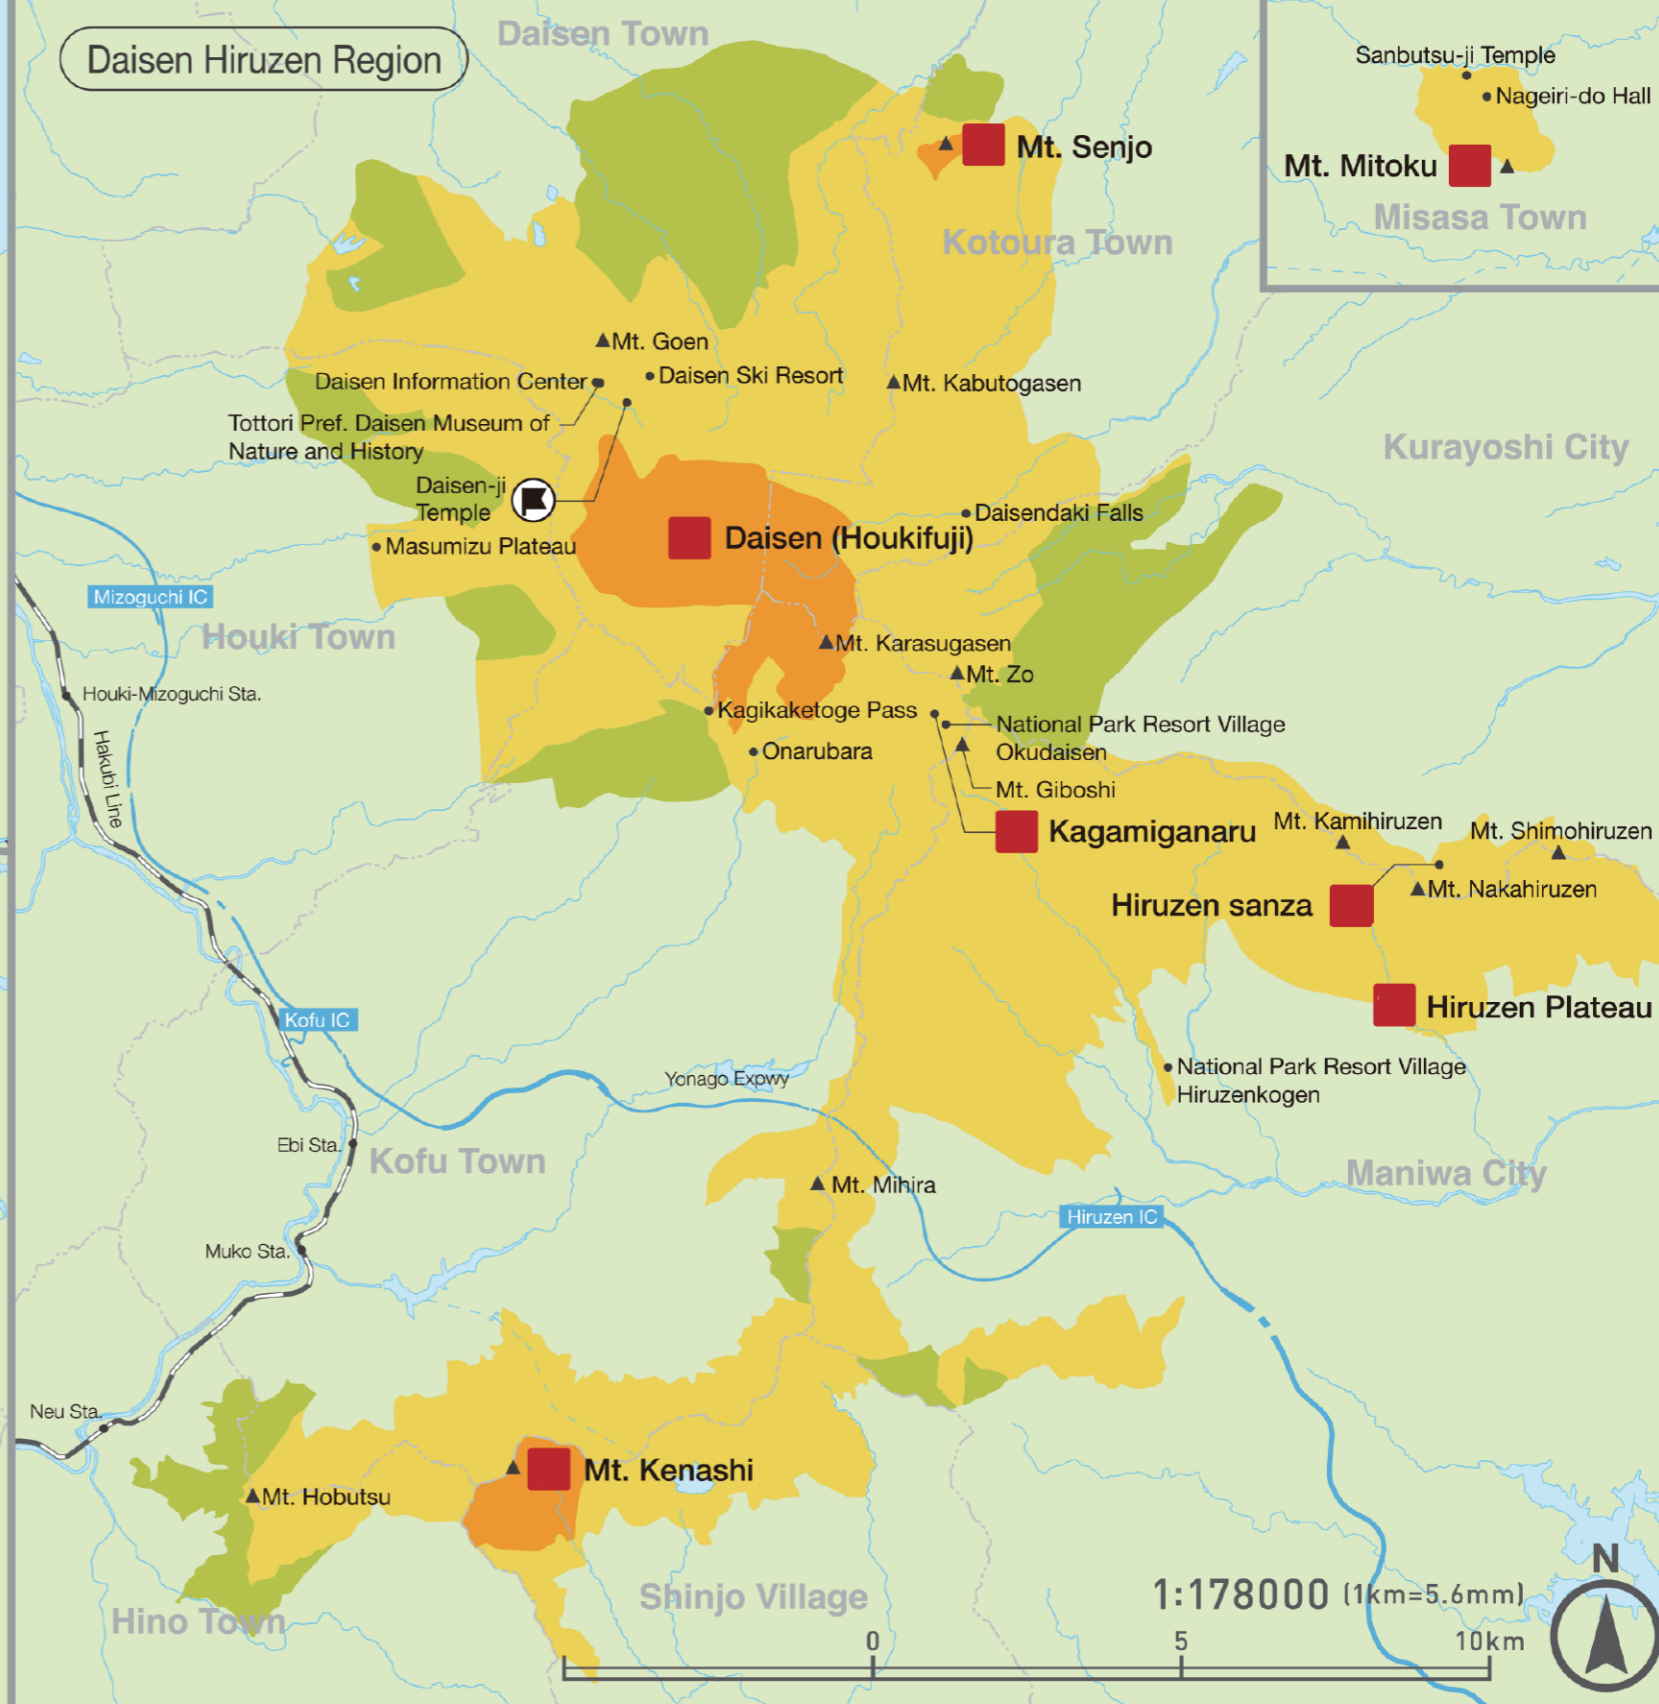

Legend

	Special Protection Zone		Special Zone		Ordinary Zone		Marine Park Zone
	JR		Private Railway		Expressway		

National Park Area

1:178000 (1km=5.6mm)

1:178000 (1km=5.6mm)

1:108000 (1km=9.2mm)

1:178000 (1km=5.6mm)

1:108000 (1km=9.2mm)