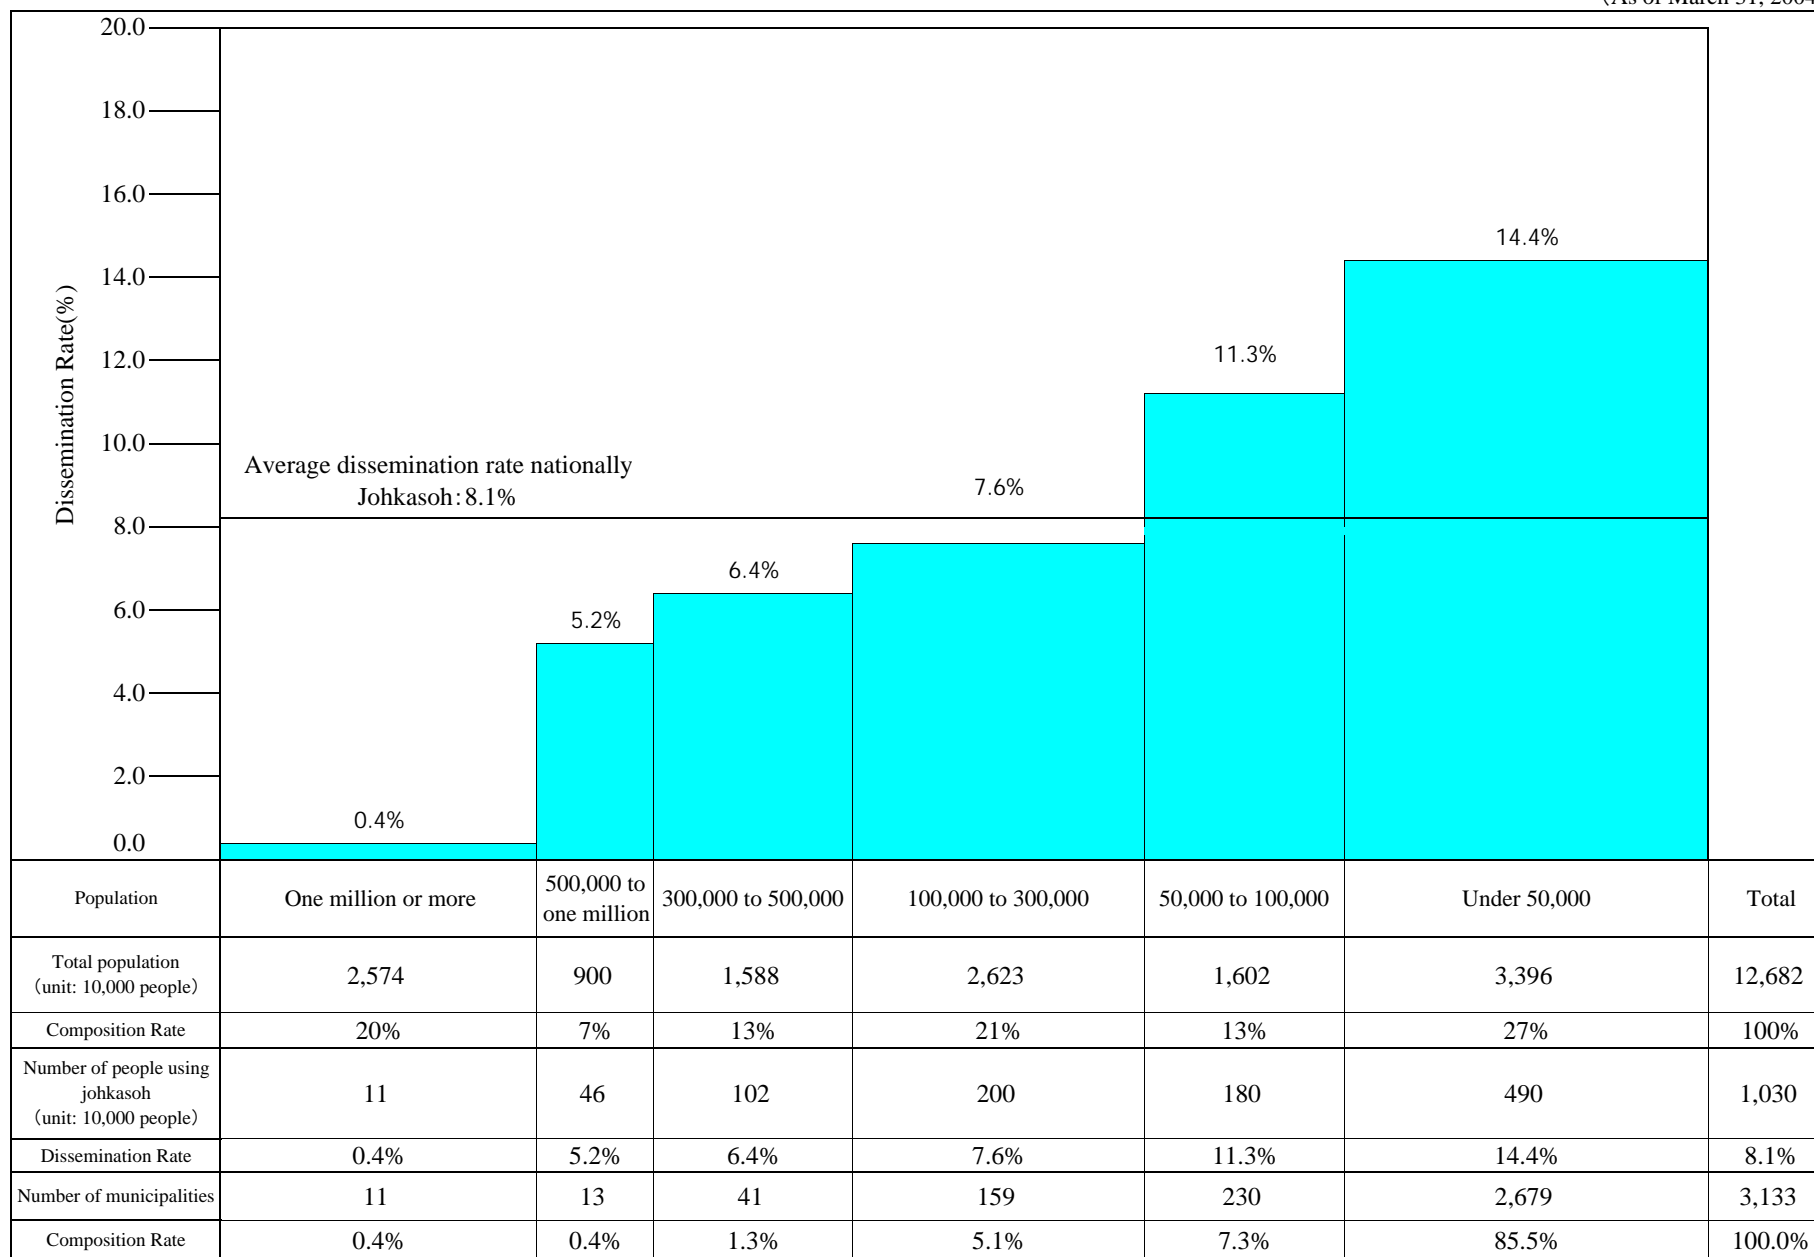

FY 2003 Dissemination Rate of Johkasoh by City Scale

(As of March 31, 2004)

Notes: 1. Breakdown of the total 3,133 municipalities: 690 cities (including the 23 wards of Tokyo), 1,903 towns and 540 villages.
 2. Population figures (total population and number of people using johkasoh) are rounded off to the nearest 10,000.