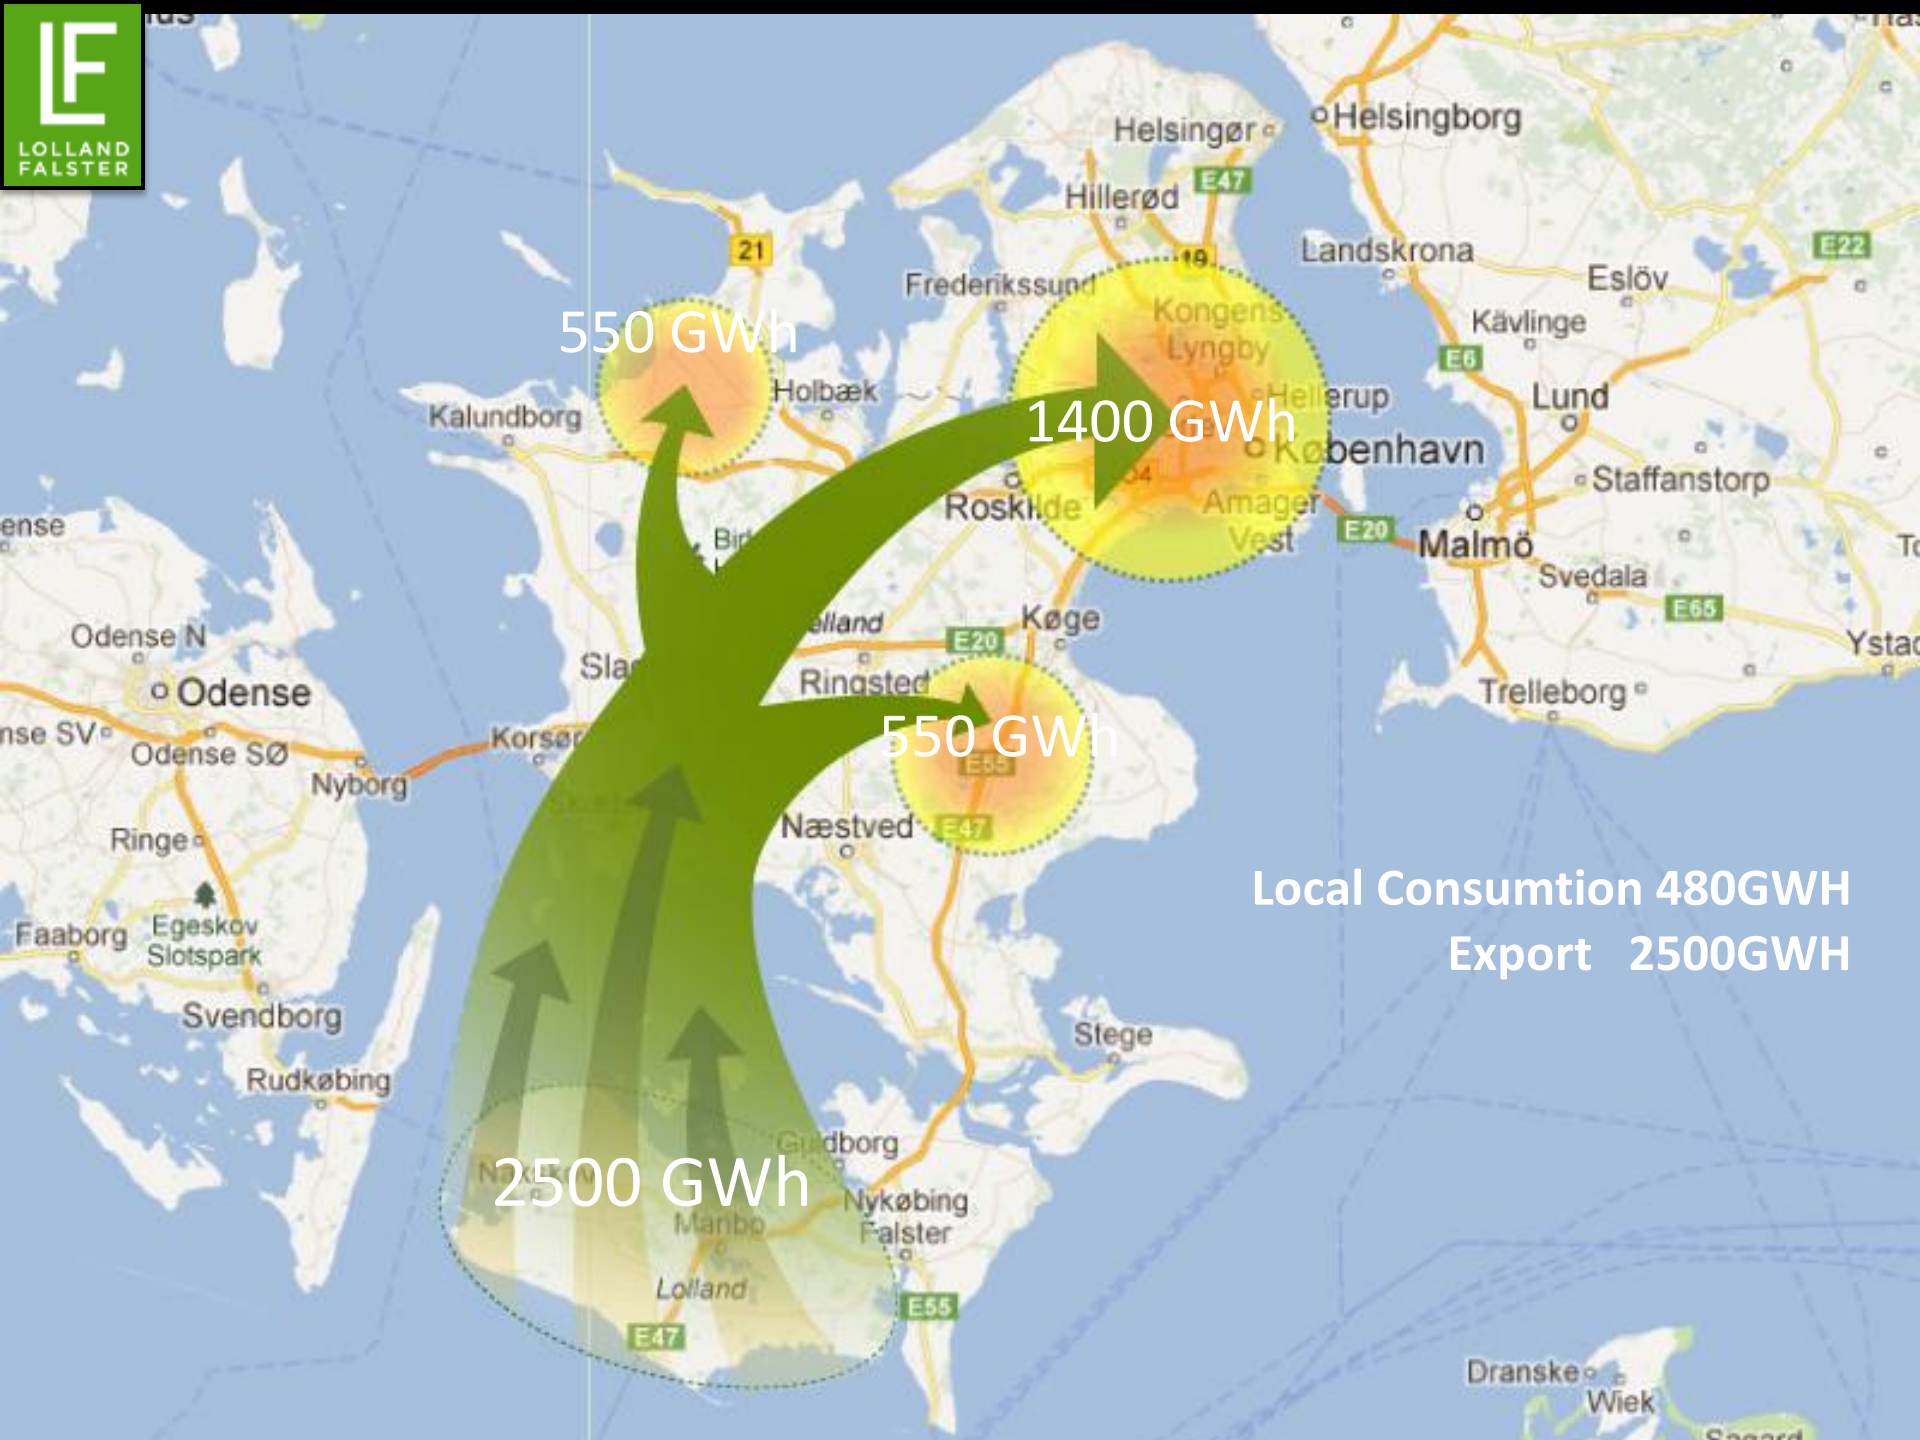

From Problem to Growth

through new forms of cooperation

The 30th of June, 2013
International Conference on
Climate Change and Coral Reef Conservation

Leo Christensen
City Council, Lolland Municipality

Climate Center