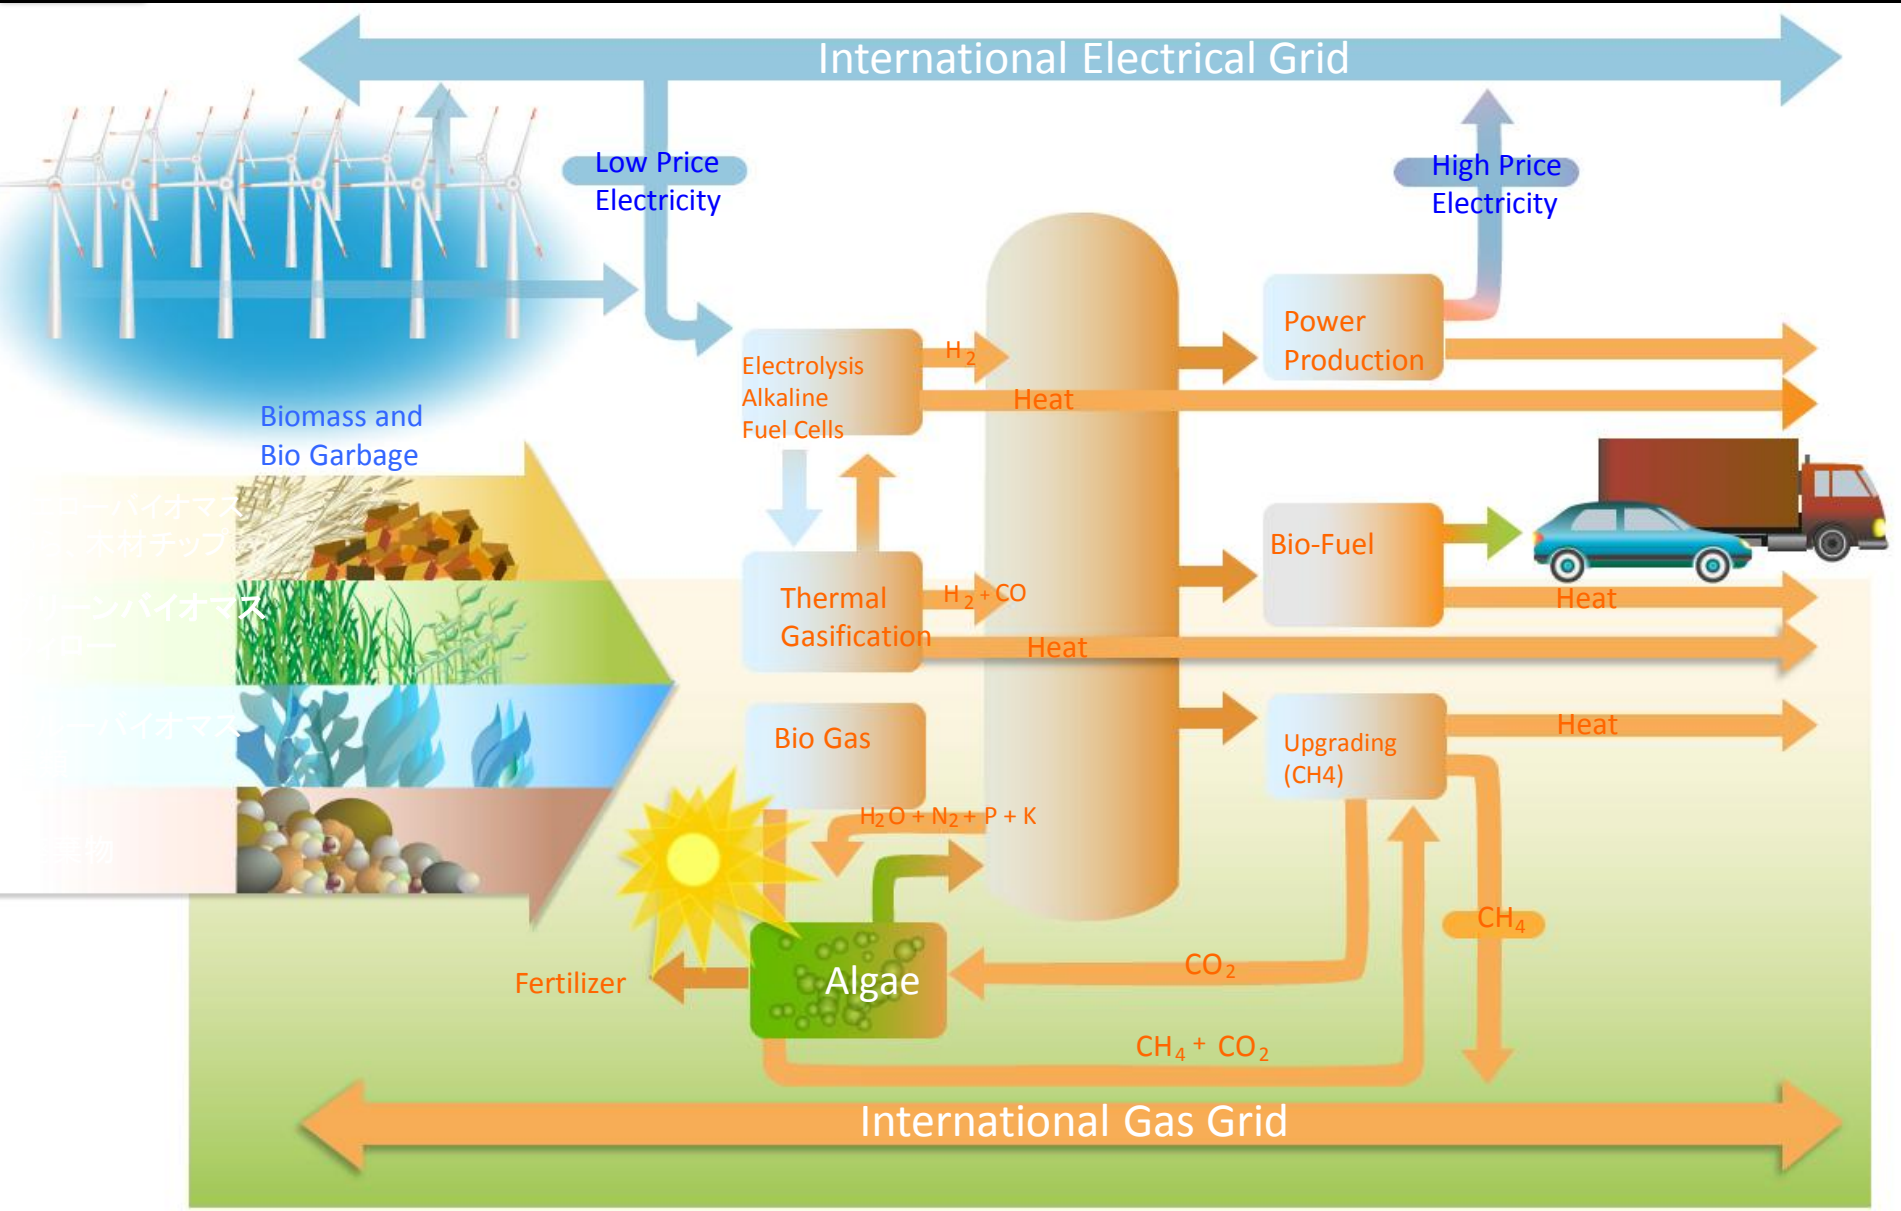

From Problem to Growth

through new forms of cooperation

The 30th of June, 2013
International Conference on
Climate Change and Coral Reef Conservation

Leo Christensen
City Council, Lolland Municipality

Climate Center

Hydrogen Society Vestenskov

Onsevig Climate Park

Lolland-Falster CTF Community Testning Facilitets

				
Magnet stations	Wind	Solar	Biomass	Energy Cluster
				
Bio Refining	Wave Energy	Recycling	Hydrogen Society	Bio Cluster