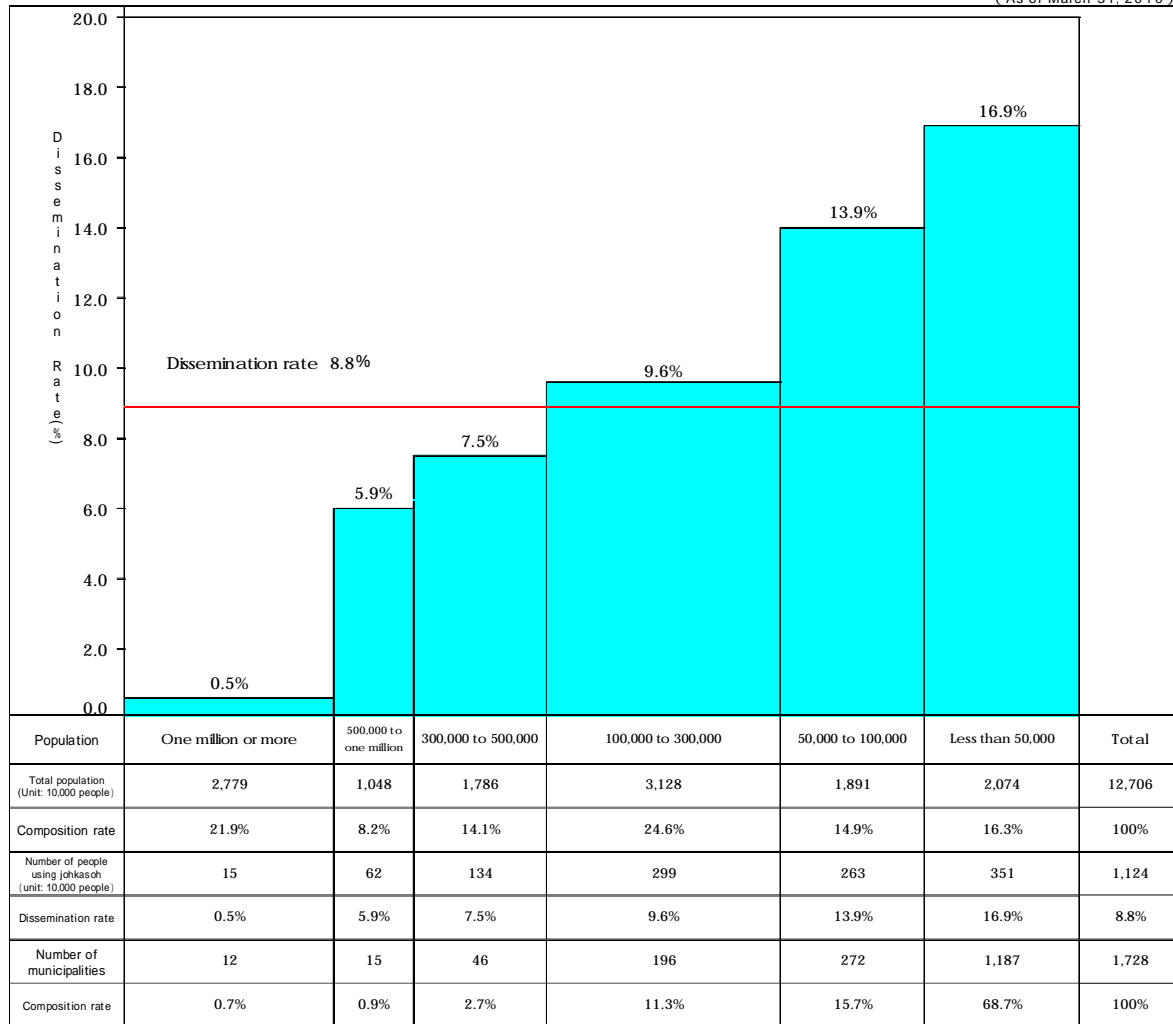

FY 2009 Population Using Johkasoh and Dissemination Rate

	As of March 31, 2010	As of March 31, 2009	Difference between FY 2008 and FY 2009	
			Population decreased	Rate of decrease
Population using johkasoh	11.24 million	11.27 million	0.03million	0.33%
Dissemination rate	8.84%	8.87%	0.03%	-

- Note:**
1. Dissemination rate is the ratio of population using johkasoh to total population.
  2. Population figures are rounded off to the nearest 10,000.

## FY 2009 Dissemination Rate of Johkasoh by City Scale

(As of March 31, 2010)

Note: 1. Breakdown of the total 1,728 municipalities: 787 cities (including the 23 wards of Tokyo), 757 towns and 184 villages  
 2. Number of total population and number of people using johkasoh are rounded off to the nearest 10,000.