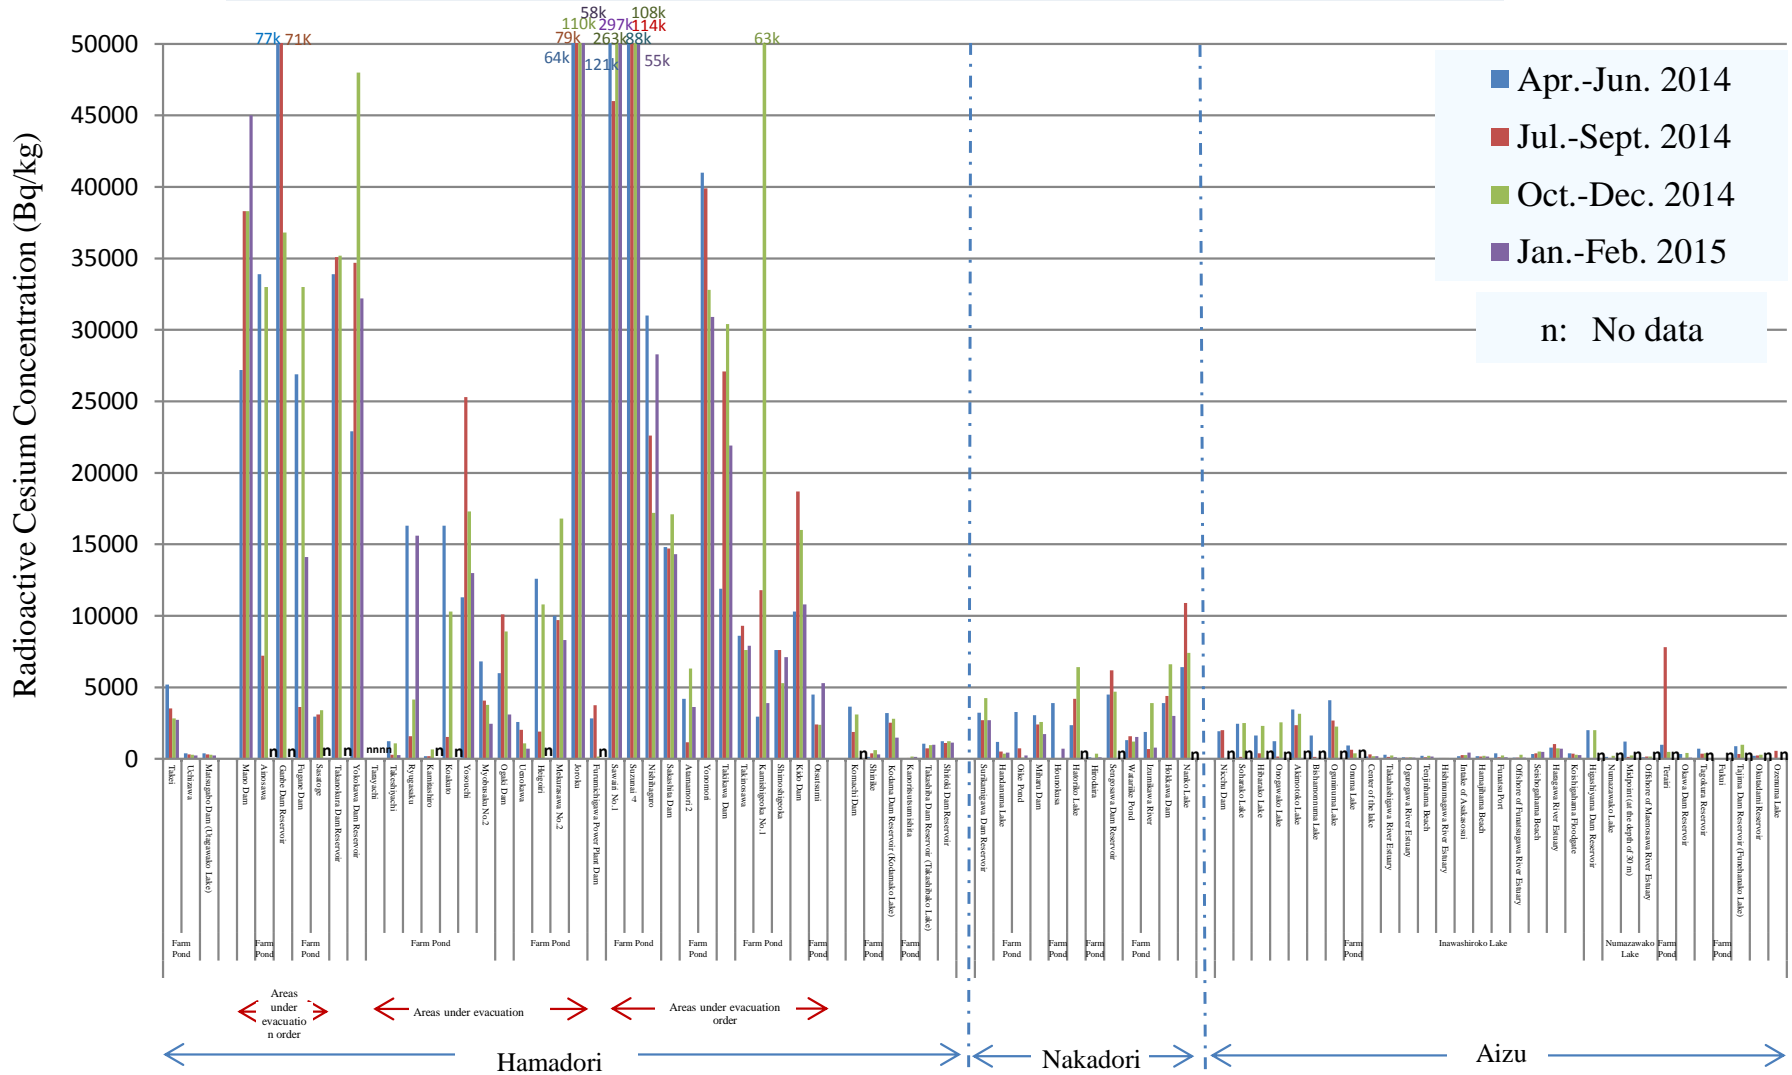

## Lakes (Sediment): Changes in radioactive cesium concentration (Fukushima Prefecture) (FY2014)

Areas under evacuation order are as of March 31, 2015.