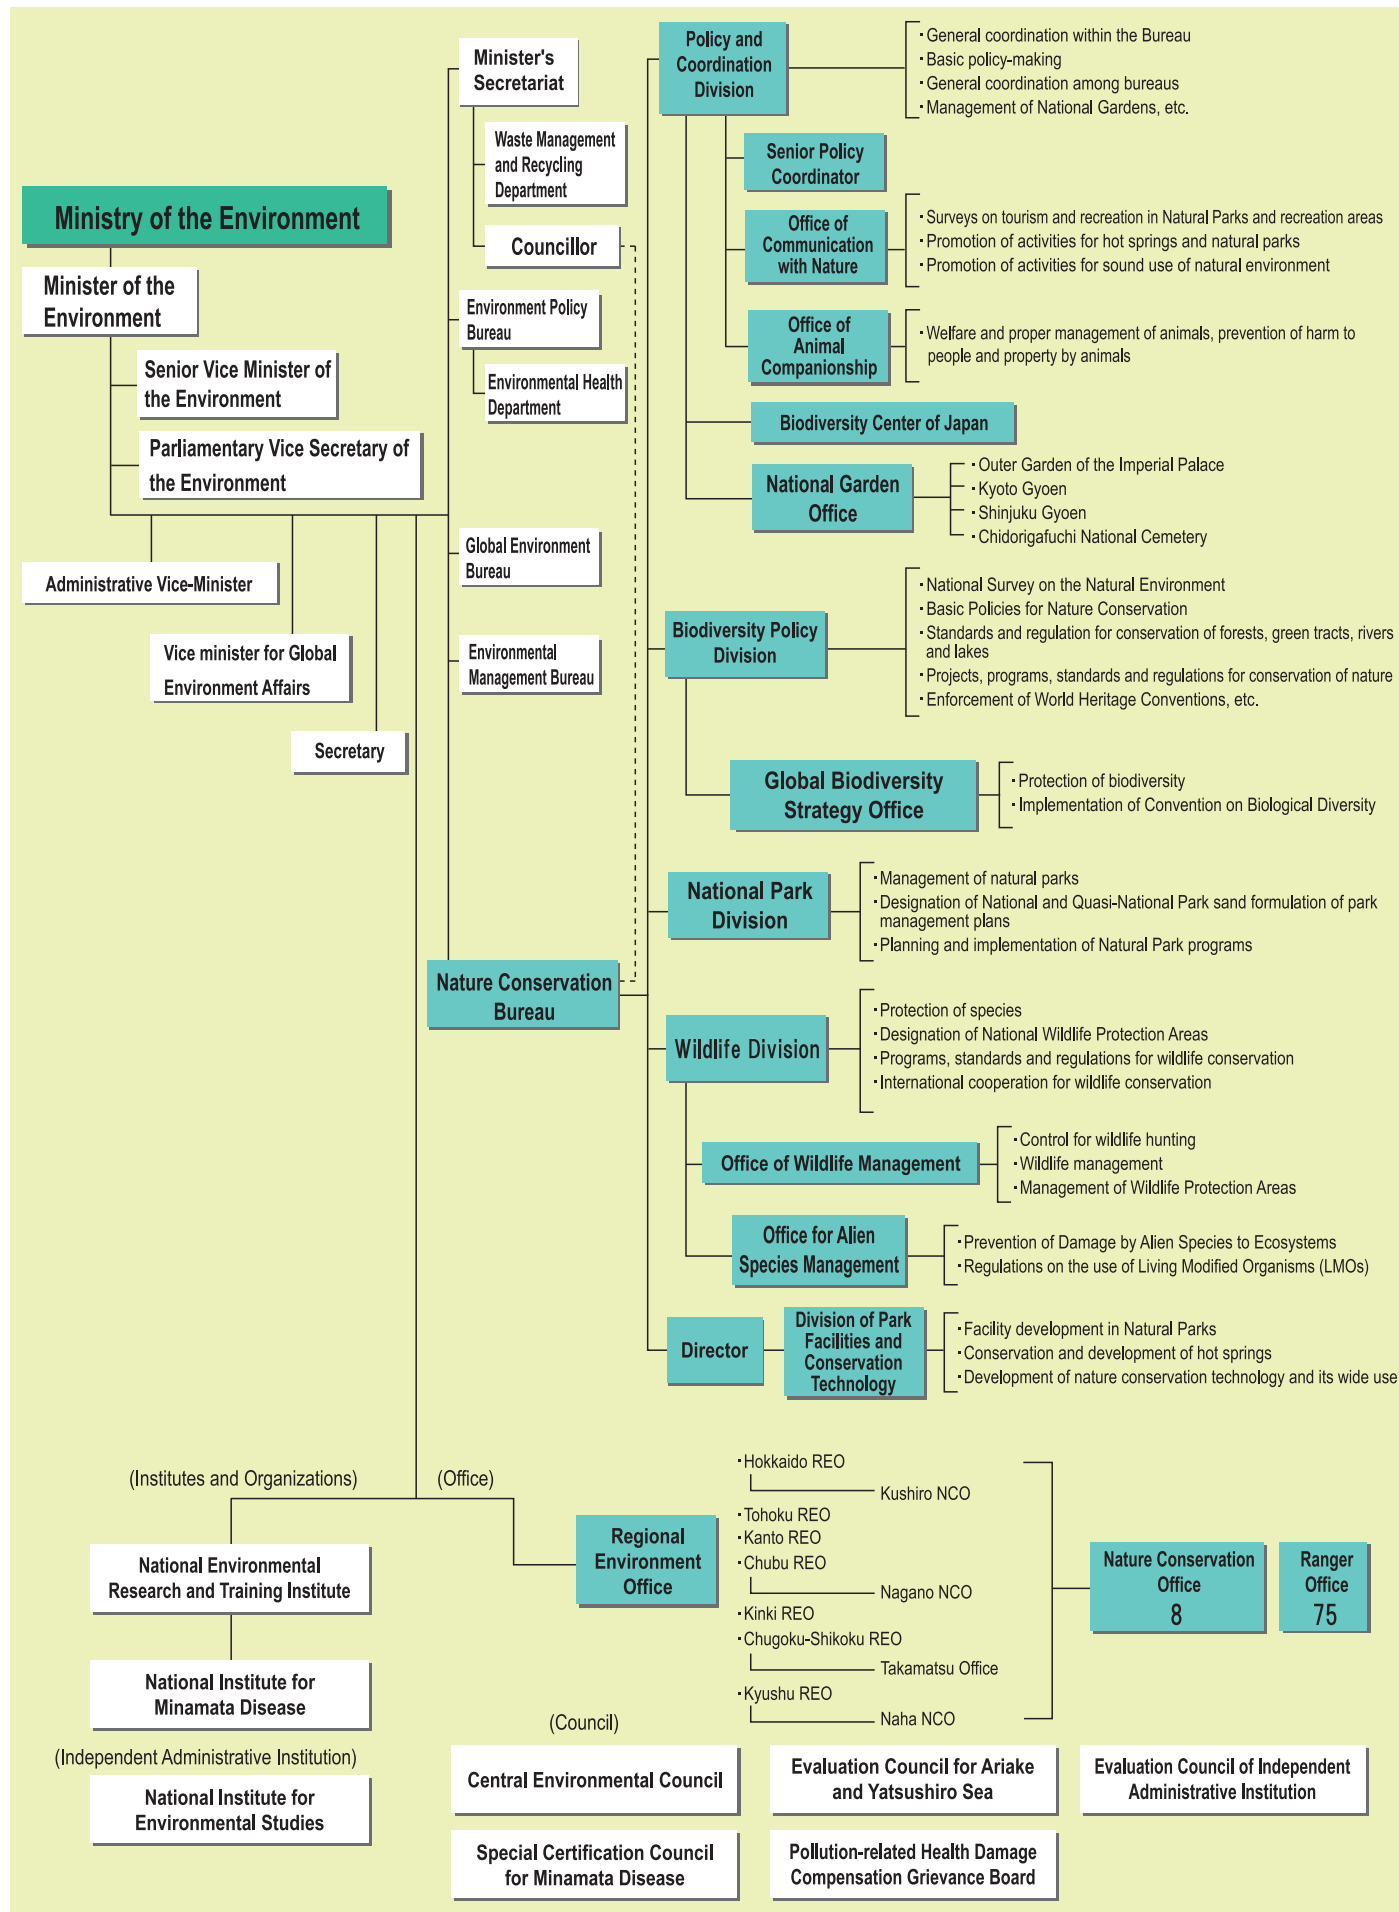

Organization of the Ministry of the Environment

Regional Environment Office

Office	Address	Tel No. Fax No.
Hokkaido Regional Environment Office	Kita-8, Nishi-2, Kita-ku, Sapporo-shi, Hokkaido, 060-0808	011-299-1950 011-736-1234
Kushiro Nature Conservation Office	10-3, Saiwai-cho, Kushiro-shi, Hokkaido, 085-8639	0154-32-7500 0154-32-7575
Tohoku Regional Environment Office	3-2-23, Hon-cho, Aoba-ku, Sendai-shi, Miyagi, 980-0014	022-722-2870 022-722-2872
Kanto Regional Environment Office	11-2, Shintoshin, Chuo-ku, Saitama-shi, Saitama, 330-6018	048-600-0516 048-600-0517
Niigata Office	5-1, Bandaijima, Niigata-shi, Niigata, 950-0078	025-249-7575 025-290-6675
Nikko Nature Conservation Office	9-5, Hon-cho, Nikko-shi, Tochigi, 321-1434	0288-54-1076 0288-53-4154
Hakone Nature Conservation Office	164 Kyufudaba, Motohakone, Hakone-cho, Ashigarashimo-gun, Kanagawa, 250-0522	0460-84-8727 0460-84-9349
Chubu Regional Environment Office	2-5-2, Sannomaru, Naka-ku, Nagoya-shi, Aichi, 460-0001	052-955-2130 052-951-8889
Nagano Nature Conservation Office	1108, Asahi-machi, Nagano-shi, Nagano, 380-0846	026-231-6570 026-235-1226
Matsumoto Nature Conservation Office	124-7, Azumi, matsumoto-shi, Nagano, 390-1501	0263-94-2024 0263-94-2651
Kinki Regional Environment Office	1-7-31, Otemae, Chuo-ku, Osaka-shi, Osaka, 540-6591	06-4792-0700 06-4790-2800
Chugoku-shikoku Regional Environment Office	18-28, Kuwata-cho, Kita-ku, Okayama-shi, Okayama, 700-0984	086-223-1577 086-224-2081
Hiroshima Office	6-30, Hachobori, Chuo-ku, Hiroshima-shi, Hiroshima, 730-0012	082-511-0006 082-211-0455
Takamatsu Office	2-1-1, Kotobuki-cho, Takamatsu-shi, Kagawa, 760-0023	087-811-7240 087-822-6203
Yonago Nature Conservation Office	124-16, Higashi-machi, Yonago-shi, Tottori, 683-0067	0859-34-9331 0859-34-9330
Kyusyu Regional Environment Office	1-6-22, Onoue, Kumamoto-shi, Kumamoto, 862-0913	096-214-0311 096-214-0354
Fukuoka Office	2-6-23, HakataekiHigashi, Hakata-ku, Fukuoka-shi, Fukuoka, 812-0913	092-437-8851 092-481-6465
Aso Nature Conservation Office	1180, Kurokawa, Aso-shi, Kumamoto, 869-2225	0967-34-0254 0967-34-2082
Naha Nature Conservation Office	5-21, Yamashita-cho, Naha-shi, Okinawa, 900-0027	098-858-5824 098-858-5825

Biodiversity Center of Japan

Biodiversity Center of Japan	5597-1, Kenmarubi, Kamiyoshida, Fujiyoshida-shi, Yamanashi, 403-0005	0555-72-6031

National Garden Offices