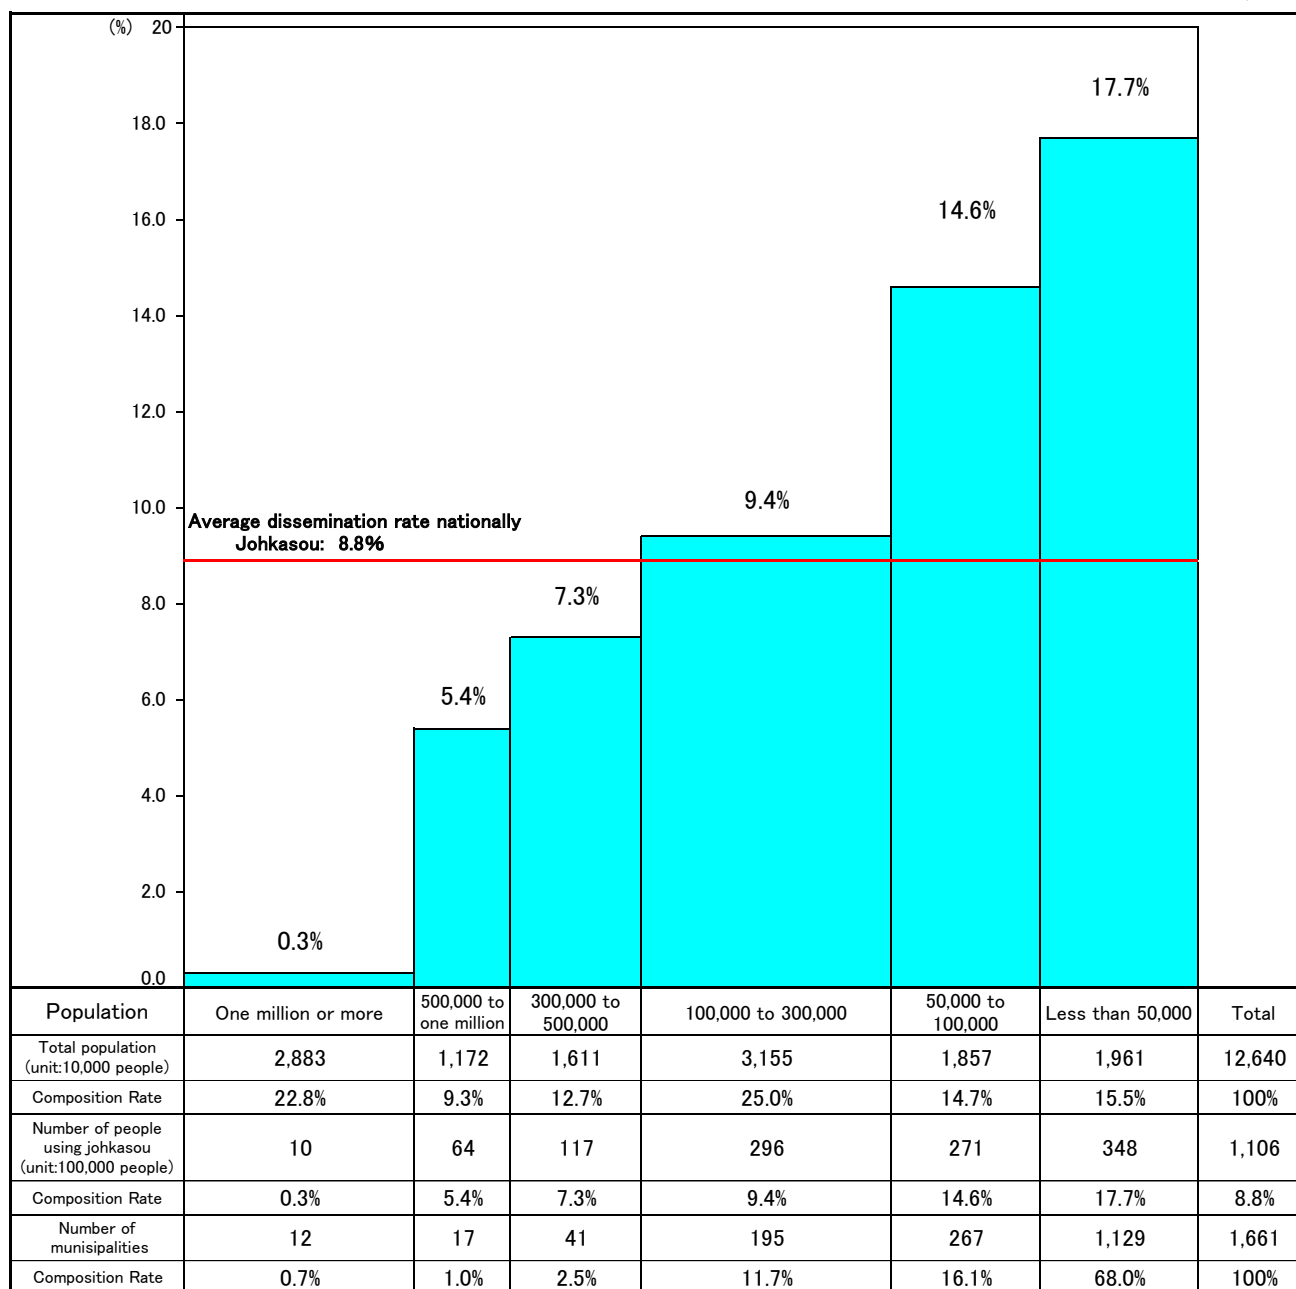

FY 2012 Dissemination Rate of Johkasou by City Scale

(As of March 31,2013)

- Notes: 1. Breakdown of the total 1,661 municipalities: 777 cities include the 23 wards of Tokyo, 715 towns and 169 villages
 2. Number of population and number of people served with wastewater treatment facilities may not add up due to rounding.
 3. As of the end of FY 2012 municipalities stricken by the Great East Japan Earthquake are non-survey. Fukushima Prefecture is not included in this research value.