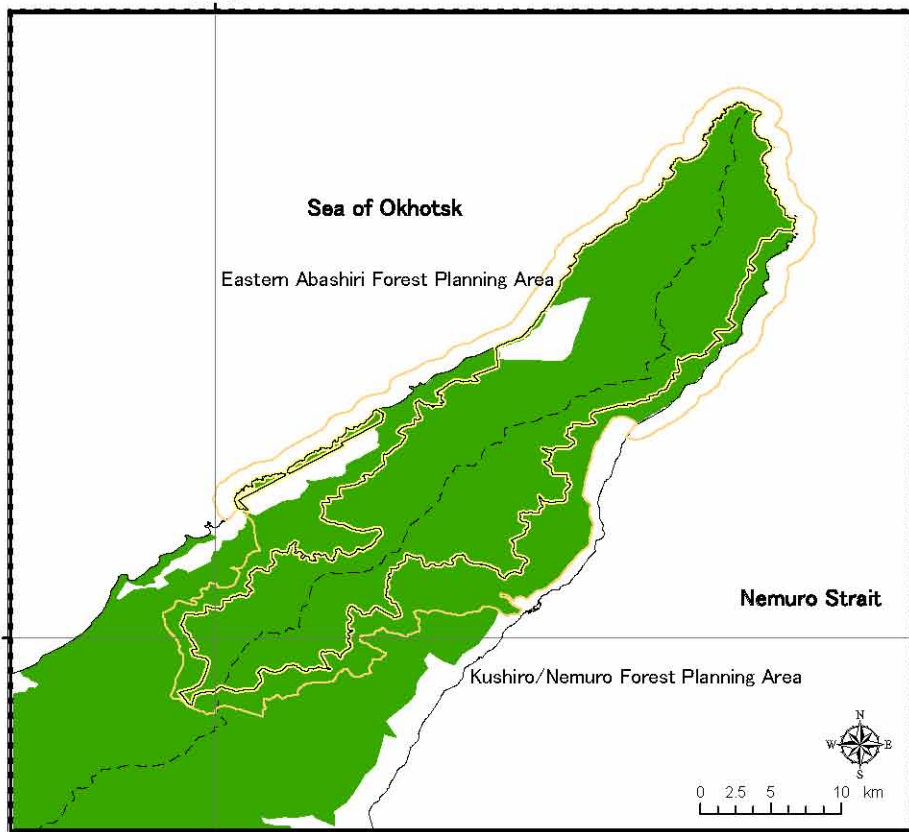

145°E

### Nominated Site

Core area

Buffer area

### National Forest Area

National Forest Area

Boundary of Forest Planning Areas

Sea of Okhotsk

Eastern Abashiri Forest Planning Area

Nemuro Strait

Kushiro/Nemuro Forest Planning Area

0 2.5 5 10 km