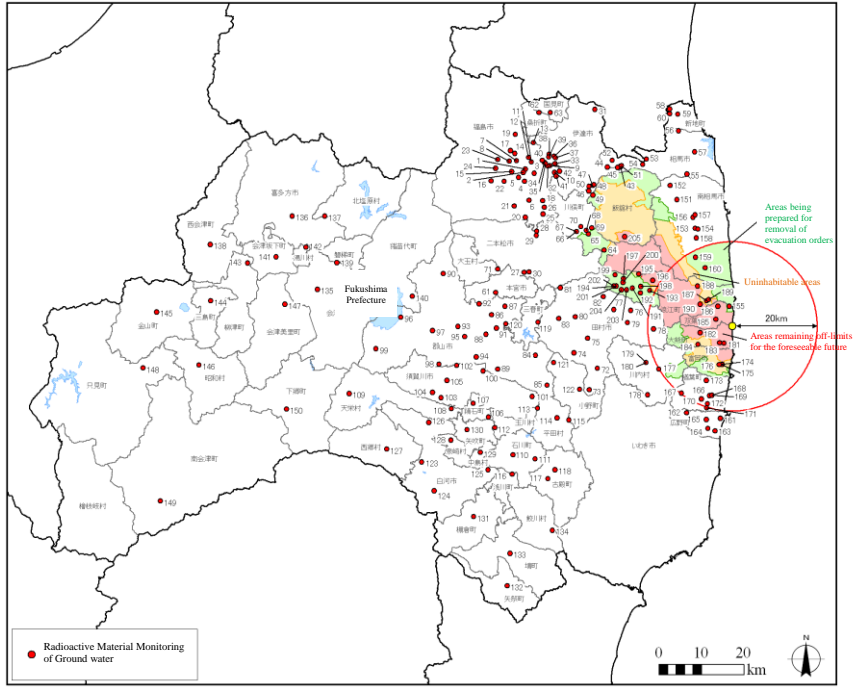

No.	District	No.	District	No.	District	No.	District	No.	District
1	Fukushima City Koshihama Town	36	Date City Hobara Town Tomizawa	71	Otama Village Oyama	106	Kagamishi Town Suwa Town	141	Aizubange Town Tatenoshta
2	Fukushima City Watari	37	Date City Hobara Town Tomizawa	72	Tamura City Takine Town Kamnata	107	Kagamishi Town Okanouchi	142	Yukawa Village Hamazaki
3	Fukushima City Watari	38	Date City Hobara Town Tomizawa	73	Tamura City Takine Town Hirose	108	Tenei Village Itoyo	143	Yanaizu Town Fuji
4	Fukushima City Ogaraji	39	Date City Hobara Town Tomizawa	74	Tamura City Ogoe Town Magino	109	Tenei Village Tarao	144	Mishima Town Kawanohara
5	Fukushima City Gonome	40	Date City Hobara Town Takanarita	75	Tamura City Ogoe Town Shimo-ogoe	110	Ishikawa Town Yanomeda	145	Kaneyama Town Honna
6	Fukushima City Tazawa	41	Date City Ryozen Town Kamioguni	76	Tamura City Miyakoji Town Iwaizawa	111	Showa Village Shimonakatsukawa	146	Showa Village Shimonakatsukawa
7	Fukushima City Oyama	42	Date City Ryozen Town Kamioguni	77	Tamura City Miyakoji Town Iwaizawa	112	Tamakawa Village Odaka	147	Aizumisato Town Takada
8	Fukushima City Minamisawamata	43	Date City Ryozen Town Ishida	78	Tamura City Miyakoji Town Furumichi	113	Tamakawa Village Yottsuishinden	148	Tadami Town Sakata
9	Fukushima City Onami	44	Date City Ryozen Town Ishida	79	Tamura City Miyakoji Town Furumichi	114	Hirarta Village Nagata	149	Minamiaizu Town Mizuhiki Settlement
10	Fukushima City Onami	45	Date City Ryozen Town Ishida	80	Tamura City Tokiwa Town	115	Hirarta Village Tonoko	150	Shimogoto Town Toyonari
11	Fukushima City Okabe	46	Date City Tsukidate Town Tsukidate	81	Tamura City Funehiki Town Okura	116	Asakawa Town Shiraiishi	151	Minamisoma City Kashima Ward Isabara
12	Fukushima City Motouchi	47	Date City Tsukidate Town Tsukidate	82	Tamura City Funehiki Town Nakayama	117	Furudono Town Takaniuki	152	Minamisoma City Kashima Ward Kamitochikubo
13	Fukushima City Senoie Town	48	Date City Tsukidate Town Tsukidate	83	Tamura City Funehiki Town Funehiki	118	Furudono Town Yamakami	153	Minamisoma City Haramachi Ward Okido
14	Fukushima City Minamiyanome	49	Date City Tsukidate Town Tsukidate	84	Koriyama City Nakata Town Nakatsugawa	119	Miharu Town Serigassawa	154	Minamisoma City Haramachi Ward Okido
15	Fukushima City Yagita	50	Date City Tsukidate Town Nunokawa	85	Koriyama City Tamura Town Tamogami	120	Miharu Town Shimomogi	155	Futaba Town Morotake
16	Fukushima City Kaminagura	51	Soma City Higashitamano	86	Koriyama City Hiwada Town Hiwada	121	Ono Town Ukigane	156	Minamisoma City Haramachi Ward Shidazawa
17	Fukushima City Sasaya	52	Soma City Tamano	87	Koriyama City Nishita Town Oniuta	122	Ono Town Ononii Town	157	Minamisoma City Haramachi Ward Fukono
18	Fukushima City Tatsugoyama	53	Soma City Yamakami	88	Koriyama City Sakata	123	Shirakawa City Aizu Town	158	Minamisoma City Haramachi Ward Ota
19	Fukushima City Iizaka Town	54	Soma City Yamakami	89	Koriyama City Tamura Town Moriyama	124	Shirakawa City Omotegaimatsu	159	Minamisoma City Odaka Ward Otomi
20	Fukushima City Matsukawa Town	55	Soma City Tomizawa	90	Koriyama City Atami Town Ishimushiro	125	Shirakawa City Higashi-Shimonodejima	160	Minamisoma City Odaka Ward Koyagi
21	Fukushima City Matsukawa Town Sekiya	56	Soma City Shiinoki	91	Koriyama City Fukuyama Town Fukuhara	126	Shirakawa City Taihishinmokoya	161	Hirono Town Shimokitaba
22	Fukushima City Shimotowata	57	Soma City Dozaki	92	Koriyama City Kikuta Town Muetazawa	127	Nishigo Village Tsuryu	162	Hirono Town Kamiasagawa
23	Fukushima City Sasakino	58	Shinchi Town Fukuda	93	Koriyama City Katahira Town	128	Izumizaki Village Fumase	163	Hirono Town Oriki
24	Fukushima City Kamiodera	59	Shinchi Town Yachigoya	94	Koriyama City Asaka Town Narita	129	Nakajima Village Nametsu	164	Hirono Town Oriki
25	Fukushima City Inonouchi Town Meiji	60	Shinchi Town Mayumi	95	Koriyama City Otsuki-machi Nishinomiya	130	Yabuki Town Akebono Town	165	Hirono Town Kamikitaba
26	Fukushima City Iino Town Aoki	61	Motomiya City Nitta	96	Koriyama City Konan Town Hamaji	131	Tanagura Town Yamagiwa	166	Naraha Town Oya
27	Nihonmatsu City Satsuki Town	62	Kori Town Kitahanda	97	Koriyama City Ose Town Tadano	132	Yamatsuri Town Houzaka	167	Naraha Town Oya
28	Nihonmatsu City Shinokawasaki	63	Kuni Town Fujita	98	Koriyama City Mihota Town Shimomoriya	133	Hanawa Town Kawakami	168	Naraha Town Kamikobana
29	Nihonmatsu City Kamikawasaki	64	Kawamata Town Yamakiya	99	Koriyama City Konan Town Fukura	134	Samagawa Village Akasaka Higashino	169	Naraha Town Kamikobana
30	Nihonmatsu City Narita	65	Kawamata Town Yamakiya	100	Sukagawa City Namegawa	135	Aizuwakamatsu City Naka Town	170	Naraha Town Kamikobana
31	Date City Yanagawa Town Yamafunyu	66	Kawamata Town Kotsunagi	101	Sukagawa City Ogura	136	Kitakata City Matsuyama Village Otizaka	171	Naraha Town Yamadaoka
32	Date City Hobara Town Tomizawa	67	Kawamata Town Kotsunagi	102	Sukagawa City Tategaoaka	137	Kitashobara Village Sekiya	172	Naraha Town Shimokobana
33	Date City Hobara Town Tomizawa	68	Kawamata Town Kotsunagi	103	Sukagawa City Hokotuski	138	Nishiazui Town Nozawa	173	Naraha Town Kamishigeoka