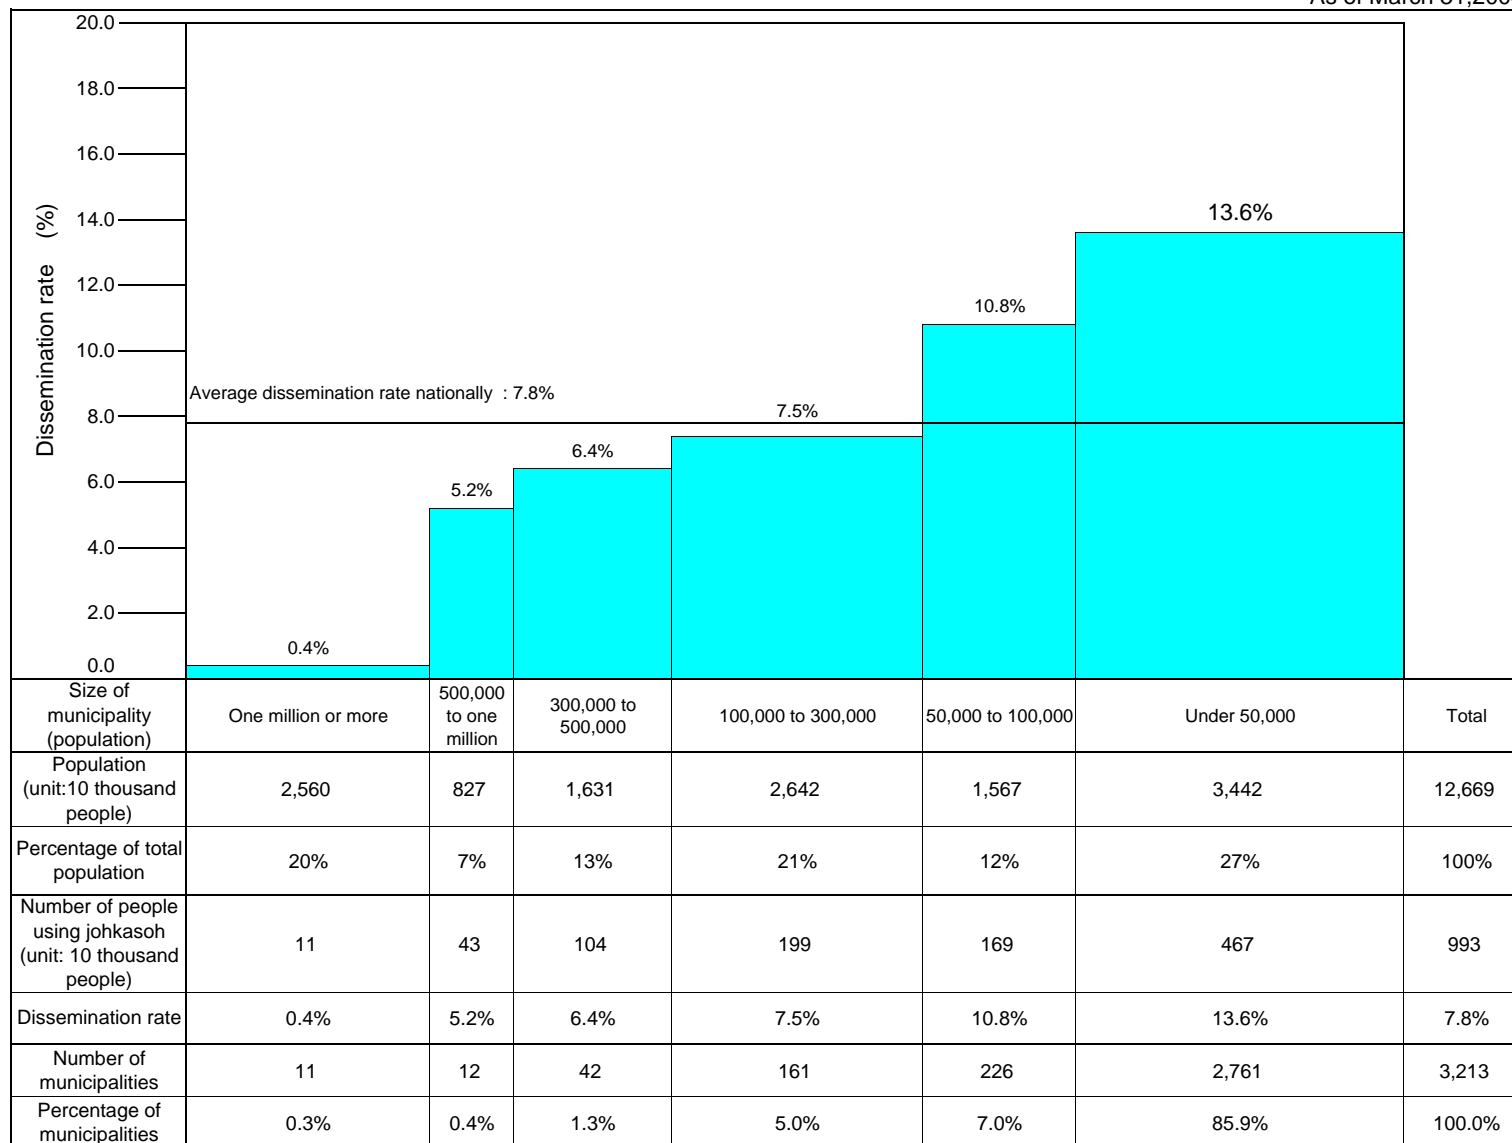

As of March 31,2003

Notes: 1. Breakdown of the total 3,213 municipalities: 676 cities (including the 23 wards of Tokyo), 1,978 towns and 559 villages  
 2. Population figures (total population and number of people using johkasoh) are rounded off to the nearest 10,000.