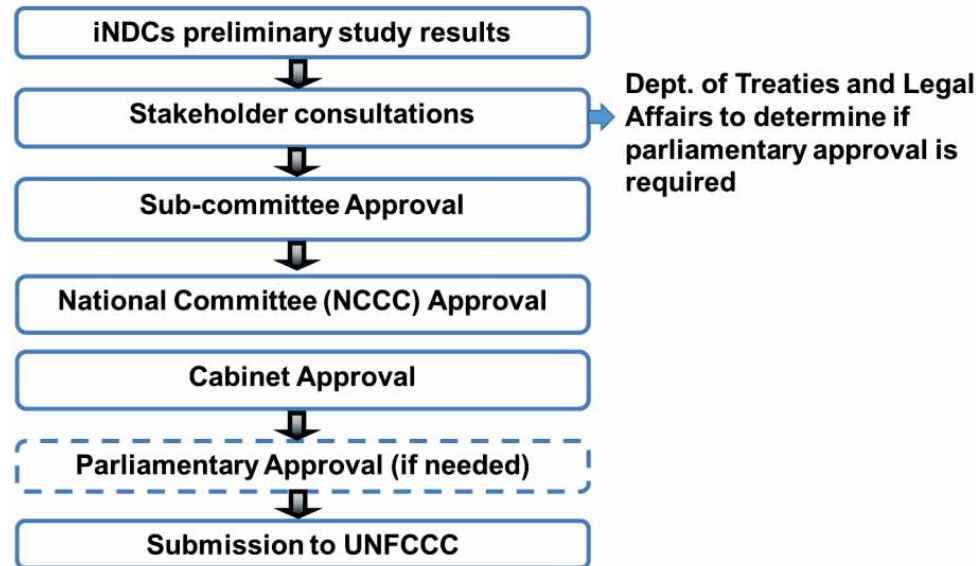

Thailand's Existing & Post-2020 Transparency Framework

Institutional Arrangement

T-GEIS: Thailand GHG Emission Inventory System

Activity Data Compilation

1

Thailand INDC 20% (Unconditioned)

2

Methodology of Thailand INDC

3

Thailand's iNDCs Approval Process

4