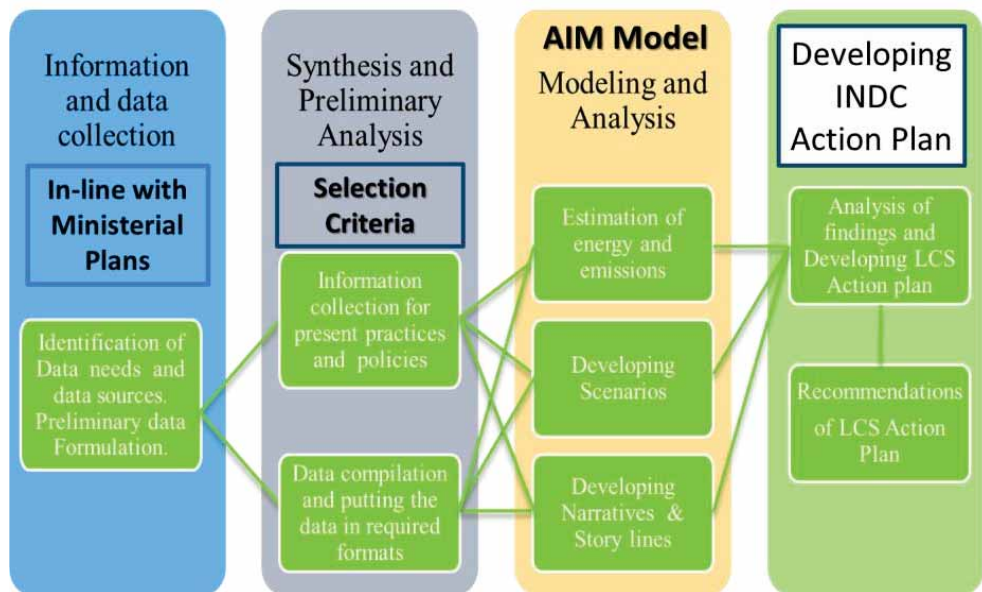

Thailand's Existing & Post-2020 Transparency Framework

Institutional Arrangement

T-GEIS: Thailand GHG Emission Inventory System

Activity Data Compilation

1

Thailand INDC 20% (Unconditioned)

2

Methodology of Thailand INDC

3

Thailand's iNDCs Approval Process

4