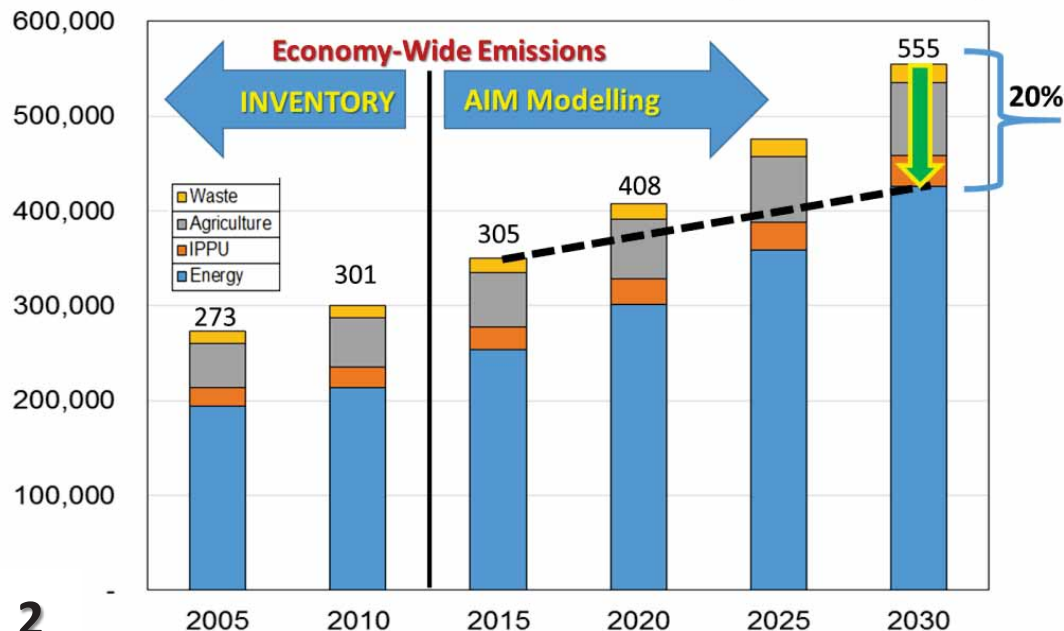

Thailand's Existing & Post-2020 Transparency Framework

Institutional Arrangement

T-GEIS: Thailand GHG Emission Inventory System

Activity Data Compilation

1

Thailand INDC 20% (Unconditioned)

2

Methodology of Thailand INDC