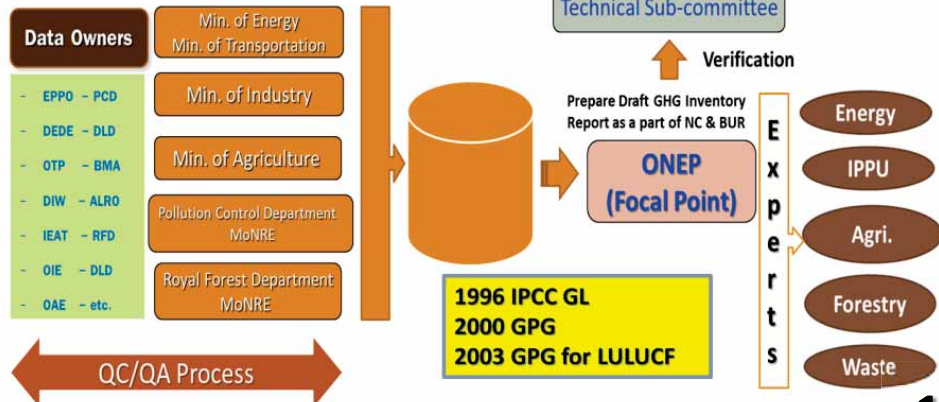

Thailand's Existing & Post-2020 Transparency Framework

Institutional Arrangement

T-GEIS: Thailand GHG Emission Inventory System

Activity Data Compilation

1

Thailand INDC 20% (Unconditioned)

2

Methodology of Thailand INDC

3

Thailand's iNDCs Approval Process

4