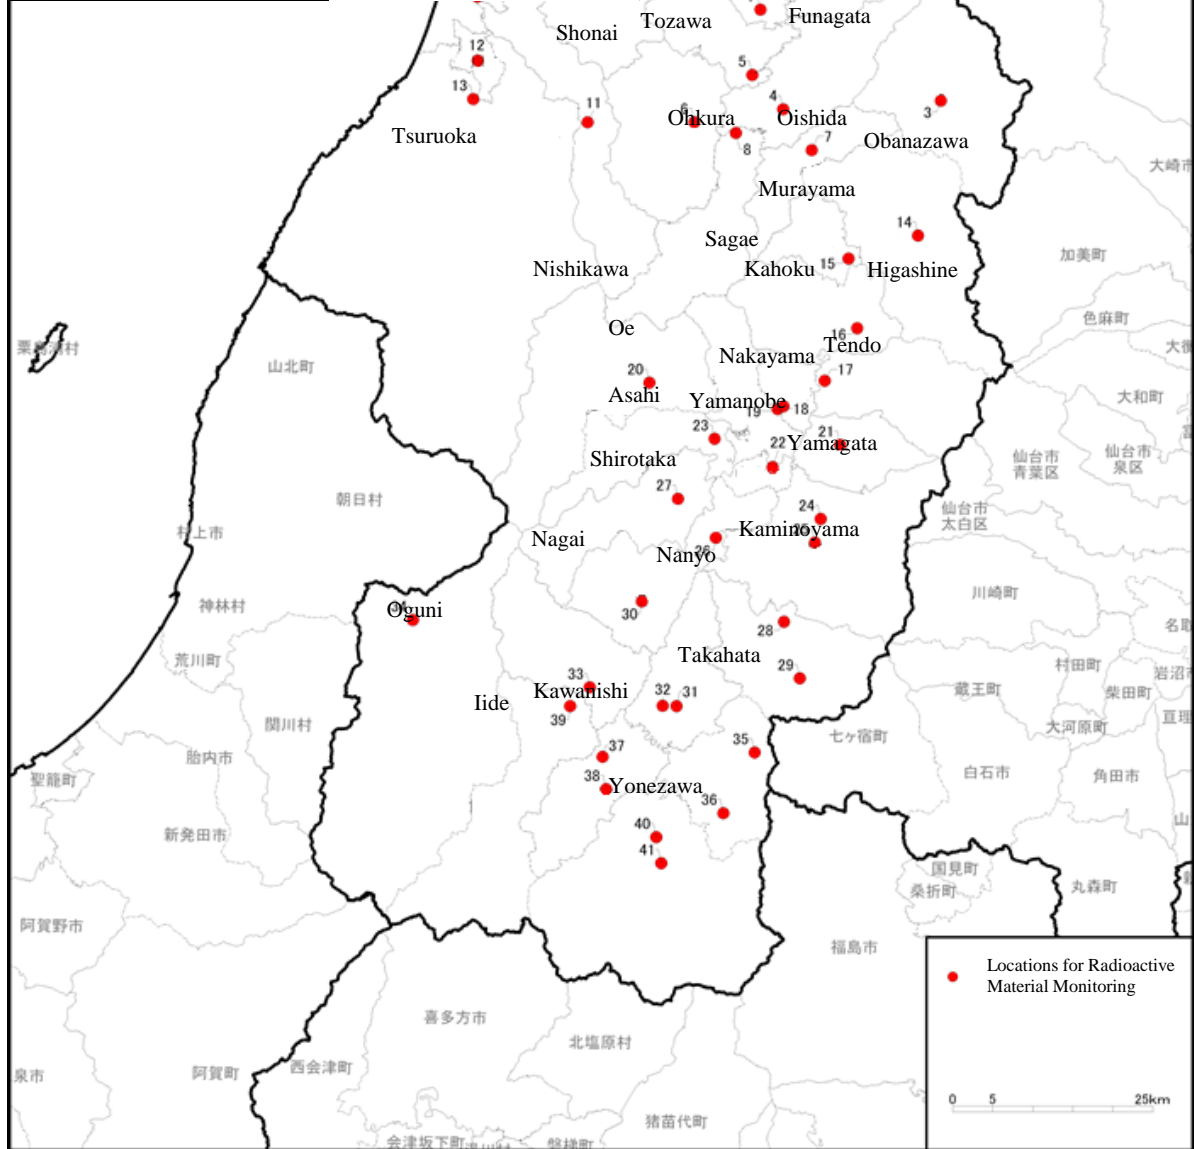

No.	District	No.	District
1	Mamurogawa Town Aramachi Town	22	Nakayama Town Nagasaki
2	Kaneyama Town Hoyama	23	Oe Town Hiongohei
3	Mogami Town Mukai Town	24	Yamagata City Ochiai Town
4	Shinjo City Niken	25	Yamagata City Hatago Town
5	Sakegawa Village Kawaguchi	26	Yamanobe Town Yanazawa
6	Tozawa Village Kuraoka	27	Asahi Town Miyajuku
7	Funagata Town Funagata	28	Kaminoyama City Kanaya
8	Okura Village Aikai	29	Kaminoyama City Ozasa
9	Yuza Town Yuza	30	Shirataka Town Arato
10	Sakata City Koei Town	31	Nanyo City Miyauchi
11	Syonai Town Kimoiri	32	Nanyo City Ikeguro
12	Mikawa Town Yokoyama	33	Nagai City Kunomoto
13	Tsuruoka City Takarada	34	Oguni Town Taikozawa
14	Obanazawa City Tsurumakita	35	Takahata Town Uamiwada
15	Oishida Town Yokoyama	36	Takahata Town Uamiwada
16	Murayama City Tateokakita Town	37	Kawanishi Town Komatsu
17	Higashine City Shimaohori	38	Kawanishi Town Shimookuda
18	Kahoku Town Tsukuriyama	39	Iide Town Hagyu
19	Sagae City Nakagawara	40	Yonezawa City Kanaike
20	Nishikawa Town Mizusawa	41	Yonezawa City Tori Town
21	Tendo City Oinomori