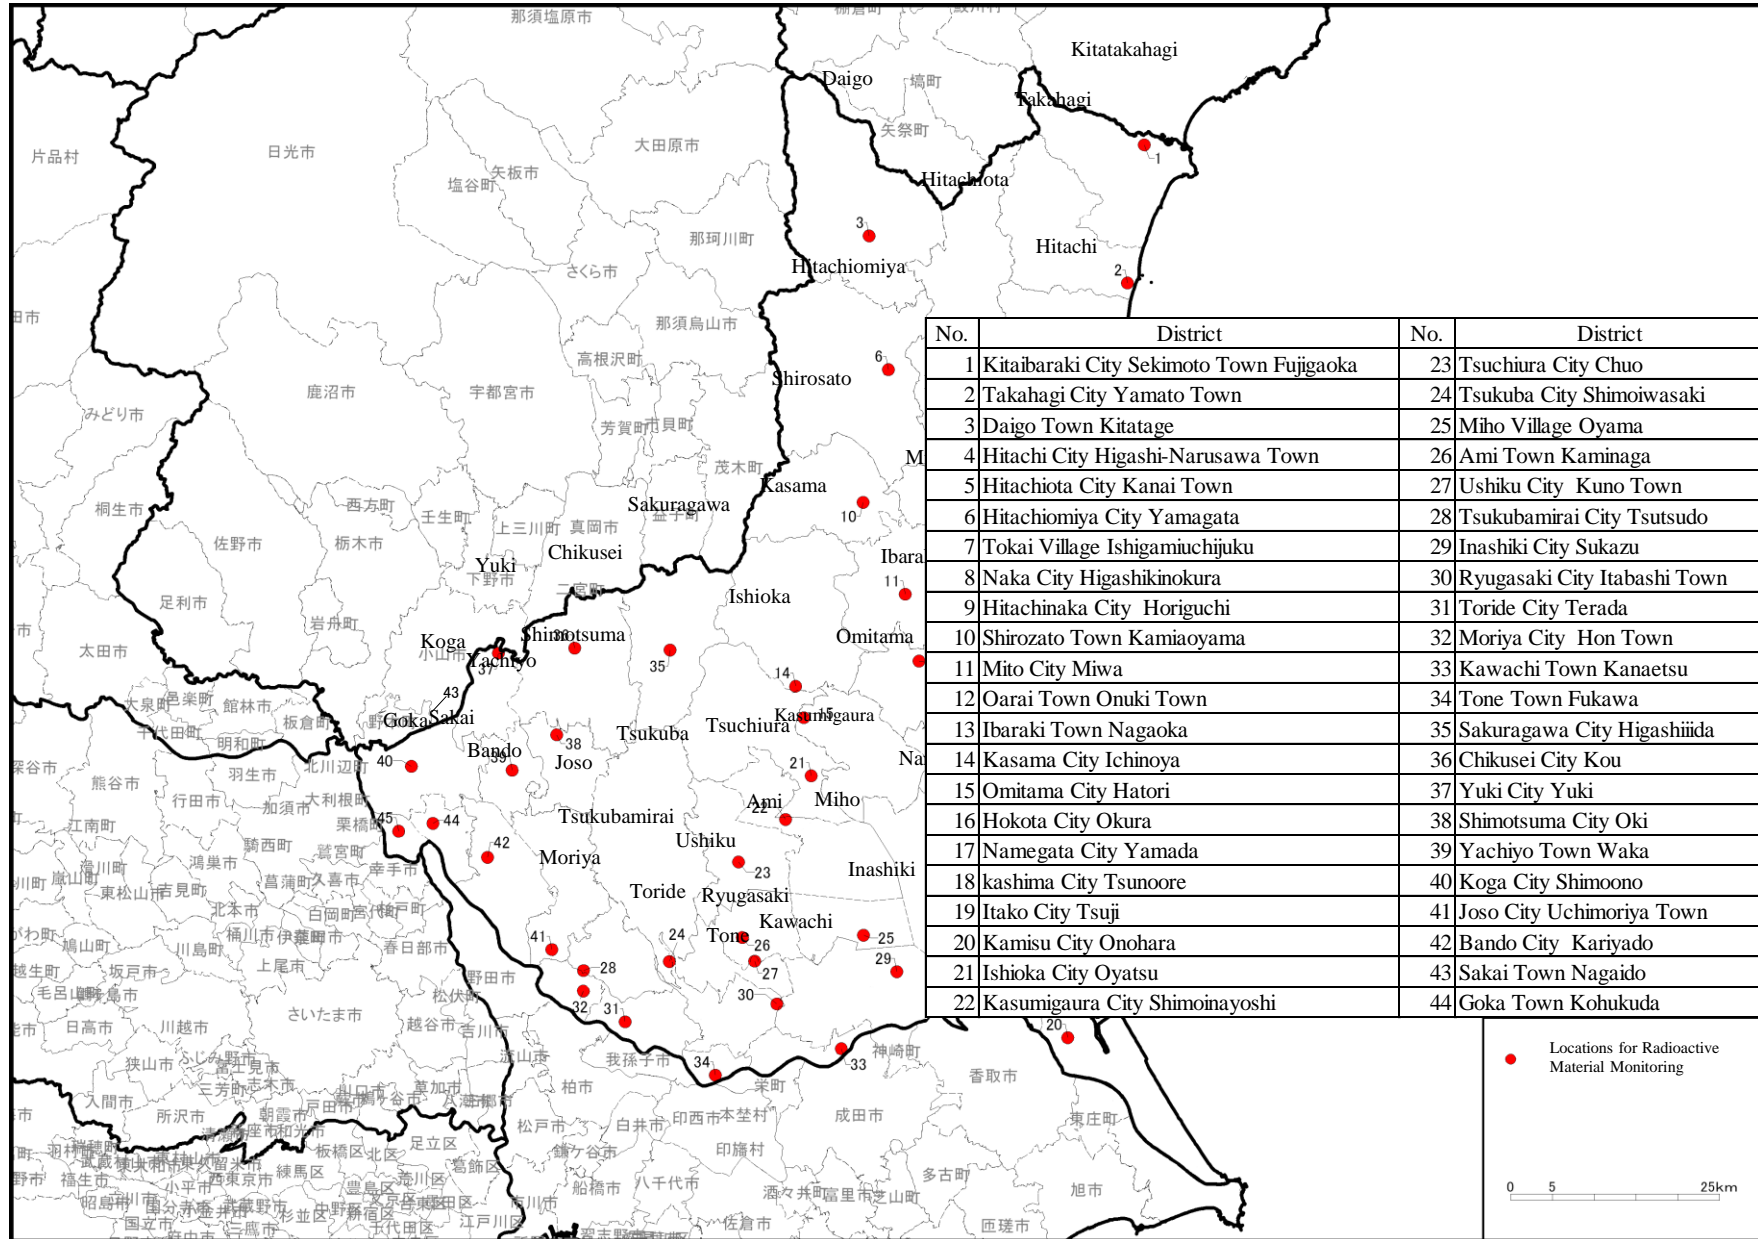

No.	District	No.	District
1	Kitaibaraki City Sekimoto Town Fujigaoka	23	Tsuchiura City Chuo
2	Takahagi City Yamato Town	24	Tsukuba City Shimoiwasaki
3	Daigo Town Kitatage	25	Miho Village Oyama
4	Hitachi City Higashi-Narusawa Town	26	Ami Town Kaminaga
5	Hitachiota City Kanai Town	27	Ushiku City Kuno Town
6	Hitachiomiya City Yamagata	28	Tsukubamirai City Tsutsudo
7	Tokai Village Ishigamiuchijuku	29	Inashiki City Sukazu
8	Naka City Higashikinokura	30	Ryugasaki City Itabashi Town
9	Hitachinaka City Horiguchi	31	Toride City Terada
10	Shirozato Town Kamiaoyama	32	Moriya City Hon Town
11	Mito City Miwa	33	Kawachi Town Kanaetsu
12	Oarai Town Onuki Town	34	Tone Town Fukawa
13	Ibaraki Town Nagaoka	35	Sakuragawa City Higashiida
14	Kasama City Ichinoya	36	Chikusei City Kou
15	Omitama City Hatori	37	Yuki City Yuki
16	Hokota City Okura	38	Shimotsuma City Oki
17	Namegata City Yamada	39	Yachiyo Town Waka
18	kashima City Tsunoore	40	Koga City Shimoono
19	Itako City Tsuji	41	Joso City Uchimoriya Town
20	Kamisu City Onohara	42	Bando City Kariyado
21	Ishioka City Oyatsu	43	Sakai Town Nagaido
22	Kasumigaura City Shimoinayoshi	44	Goka Town Kohukuda

● Locations for Radioactive Material Monitoring

0 5 25km