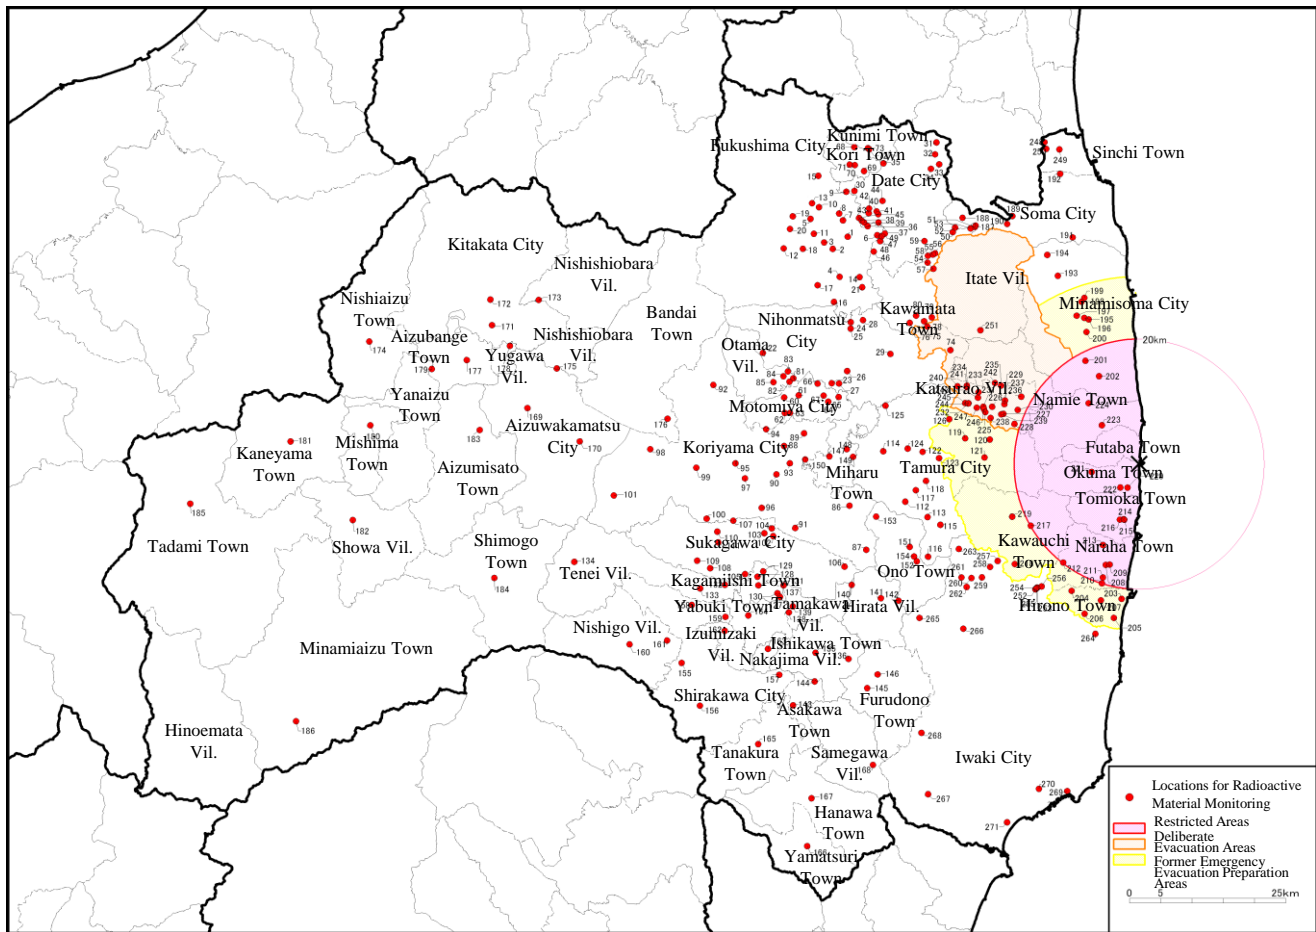

No.	District	Sampling Date	Activity concentration (Bq/L)			Remarks
			I-131	Cs		
				Cs-134	Cs-137	
1	Kitaibaraki City Sekimoto Town Fujigaoka	2011/10/27	ND	ND	ND	
2	Takahagi City Yamato Town	2011/10/27	ND	ND	ND	
3	Daigo Town Kitatage	2011/10/21	ND	ND	ND	
4	Hitachi City Higashi-Narusawa Town	2011/10/27	ND	ND	ND	
5	Hitachiota City Kanai Town	2011/10/21	ND	ND	ND	
6	Hitachiomiya City Yamagata	2011/10/21	ND	ND	ND	
7	Tokai Village Ishigamiuchijuku	2011/10/27	ND	ND	ND	
8	Naka City Higashikinokura	2011/10/20	ND	ND	ND	
9	Hitachinaka City Horiguchi	2011/10/31	ND	ND	ND	
10	Shirozato Town Kamiaoyama	2011/10/21	ND	ND	ND	
11	Mito City Miwa	2011/10/20	ND	ND	ND	
12	Oarai Town Onuki Town	2011/10/20	ND	ND	ND	
13	Ibaraki Town Nagaoka	2011/10/20	ND	ND	ND	
14	Kasama City Ichinoya	2011/10/20	ND	ND	ND	
15	Omitama City Hatori	2011/10/26	ND	ND	ND	
16	Hokota City Okura	2011/10/24	ND	ND	ND	
17	Namegata City Yamada	2011/10/24	ND	ND	ND	
18	kashima City Tsunoore	2011/10/24	ND	ND	ND	
19	Itako City Tsuji	2011/10/24	ND	ND	ND	
20	Kamisu City Onohara	2011/10/24	ND	ND	ND	
21	Ishioka City Oyatsu	2011/10/20	ND	ND	ND	
22	Kasumigaura City Shimoinayoshi	2011/10/20	ND	ND	ND	
23	Tsuchiura City Chuo	2011/10/31	ND	ND	ND	
24	Tsukuba City Shimoiwasaki	2011/10/18	ND	ND	ND	
25	Miho Village Oyama	2011/10/31	ND	ND	ND	
26	Ami Town Kaminaga	2011/10/26	ND	ND	ND	
27	Ushiku City Kuno Town	2011/10/18	ND	ND	ND	
28	Tsukubamirai City Tsutsudo	2011/10/18	ND	ND	ND	
29	Inashiki City Sukazu	2011/10/24	ND	ND	ND	
30	Ryugasaki City Itabashi Town	2011/10/18	ND	ND	ND	
31	Toride City Terada	2011/10/31	ND	ND	ND	
32	Moriya City Hon Town	2011/10/18	ND	ND	ND	
33	Kawachi Town Kanaetsu	2011/10/24	ND	ND	ND	
34	Tone Town Fukawa	2011/10/18	ND	ND	ND	
35	Sakuragawa City Higashiida	2011/10/31	ND	ND	ND	
36	Chikusei City Kou	2011/10/31	ND	ND	ND	
37	Yuki City Yuki	2011/10/21	ND	ND	ND	
38	Shimotsuma City Oki	2011/10/21	ND	ND	ND	
39	Yachiyo Town Waka	2011/10/21	ND	ND	ND	
40	Koga City Shimoono	2011/10/21	ND	ND	ND	
41	Joso City Uchimoriya Town	2011/10/18	ND	ND	ND	
42	Bando City Kariyado	2011/10/26	ND	ND	ND	
43-1	Sakai Town Nagaido	2011/10/21	ND	ND	ND	Collected water samples at two points at the same location
43-2	Sakai Town Nagaido	2011/10/21	ND	ND	ND	Collected water samples at two points at the same location
44	Goka Town Kohukuda	2011/10/26	ND	ND	ND	

* When measured values were below the detection limit for radioactive concentrations in groundwater (1 Bq/L) adopted for this monitoring, they are indicated as "ND."
(Map attached)