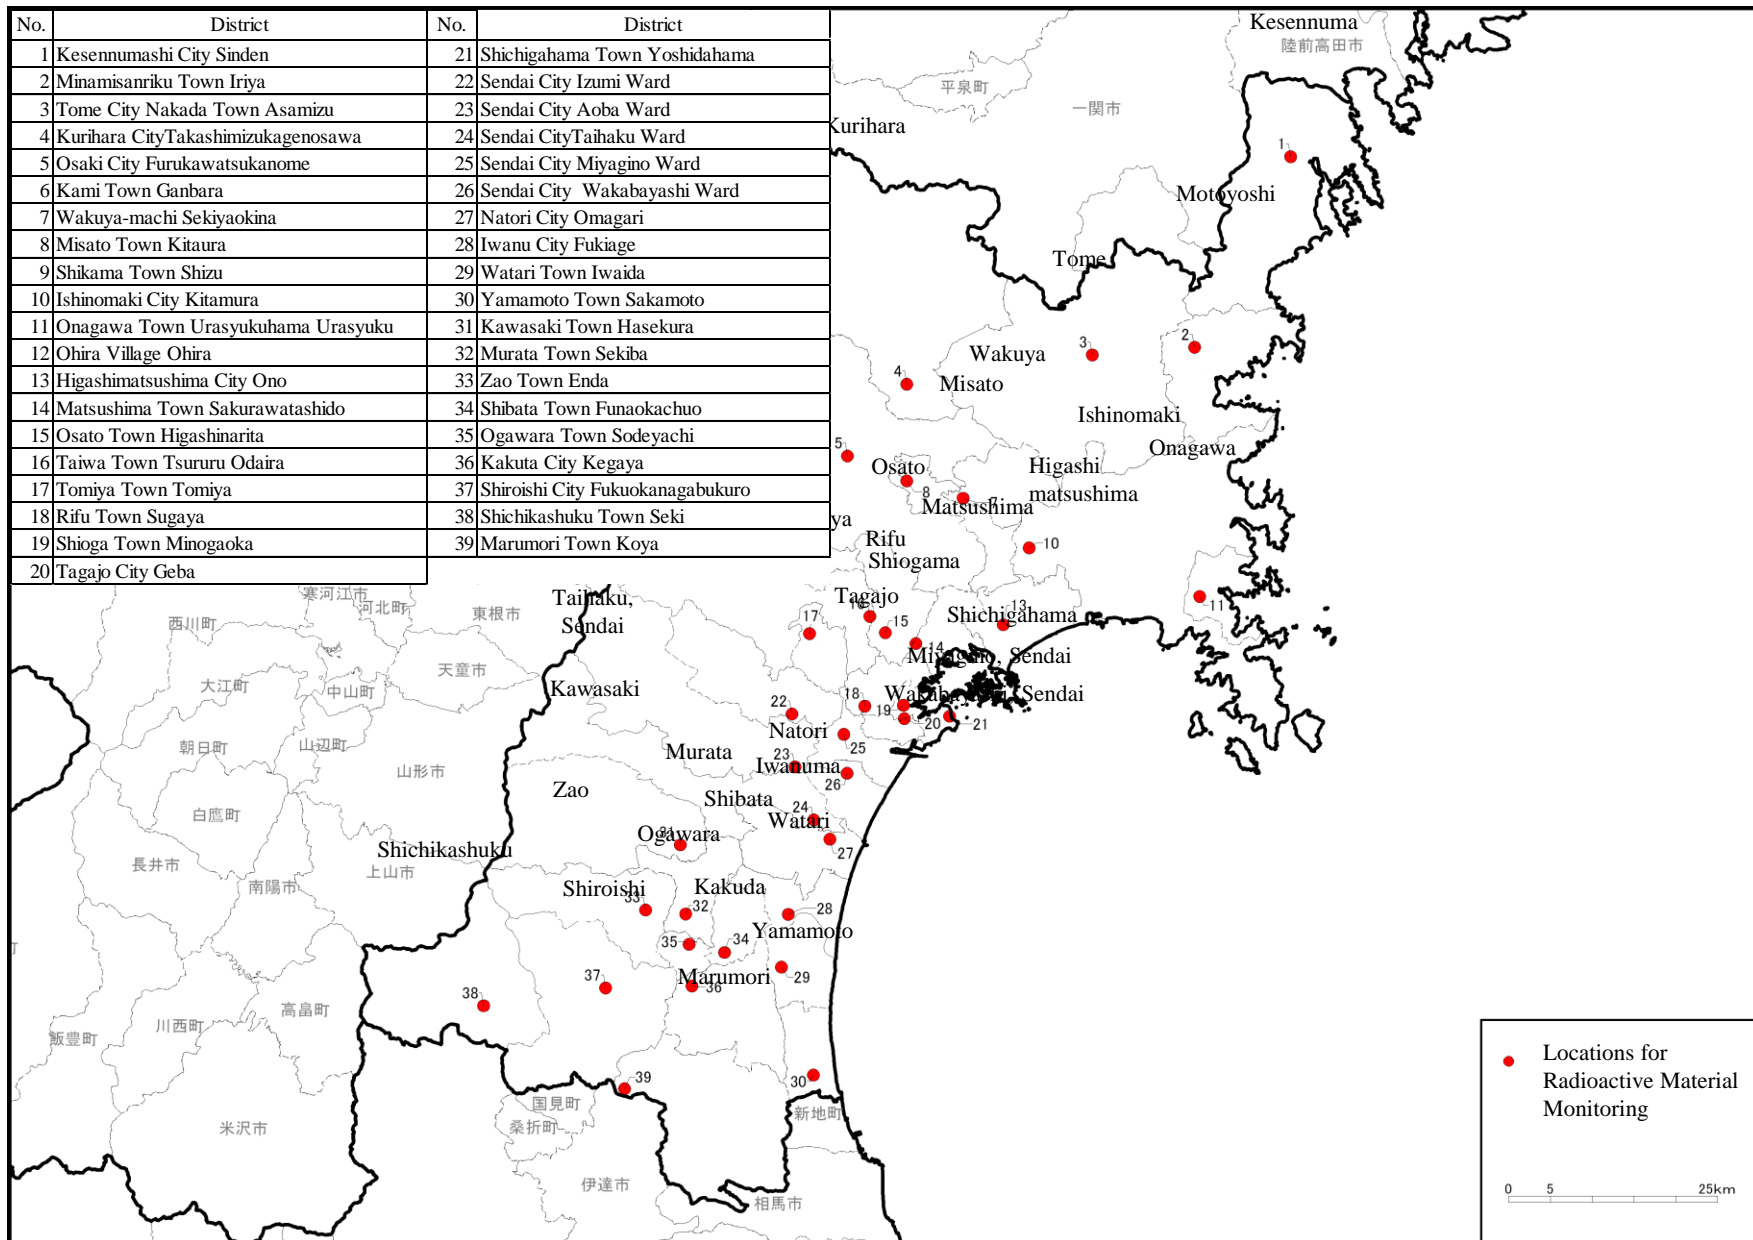

No.	District	No.	District
1	Kesennumashi City Sinden	21	Shichigahama Town Yoshidahama
2	Minamisanriku Town Iriya	22	Sendai City Izumi Ward
3	Tome City Nakada Town Asamizu	23	Sendai City Aoba Ward
4	Kurihara City/Takashimizukagenosawa	24	Sendai City Taihaku Ward
5	Osaki City Furukawatsukanome	25	Sendai City Miyagino Ward
6	Kami Town Ganbara	26	Sendai City Wakabayashi Ward
7	Wakuya-machi Sekiyaokina	27	Natori City Omagari
8	Misato Town Kitaura	28	Iwanu City Fukiage
9	Shikama Town Shizu	29	Watari Town Iwaida
10	Ishinomaki City Kitamura	30	Yamamoto Town Sakamoto
11	Onagawa Town Urasyukuhama Urasyuku	31	Kawasaki Town Hasekura
12	Ohira Village Ohira	32	Murata Town Sekiba
13	Higashimatsushima City Ono	33	Zao Town Enda
14	Matsushima Town Sakurawatashido	34	Shibata Town Funaokachuo
15	Osato Town Higashinarita	35	Ogawara Town Sodeyachi
16	Taiwa Town Tsururu Odaira	36	Kakuta City Kegaya
17	Tomiya Town Tomiya	37	Shiroishi City Fukuokanagabukuro
18	Rifu Town Sugaya	38	Shichikashuku Town Seki
19	Shioga Town Minogaoka	39	Marumori Town Koya
20	Tagajo City Geba